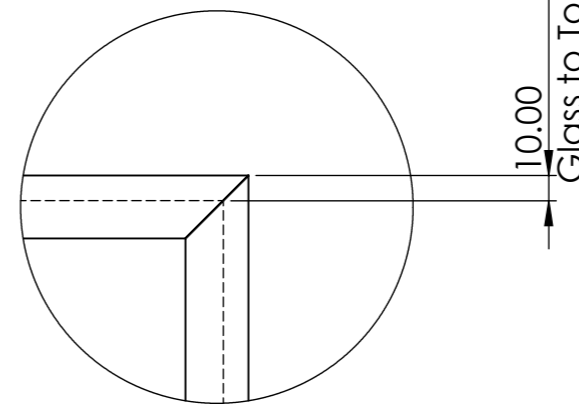

MFP1200

DETAIL A
SCALE 1 : 3

DETAIL B
SCALE 1 : 3

S	BOM NAME	QTY	LENGTH	DESCRIPTION
1	1180P	1		1180 x 1950 Glass Panel
2	S455-B	1		15 x 25 Channel Black
2.1		2	1200	-
2.2		2	1970	-