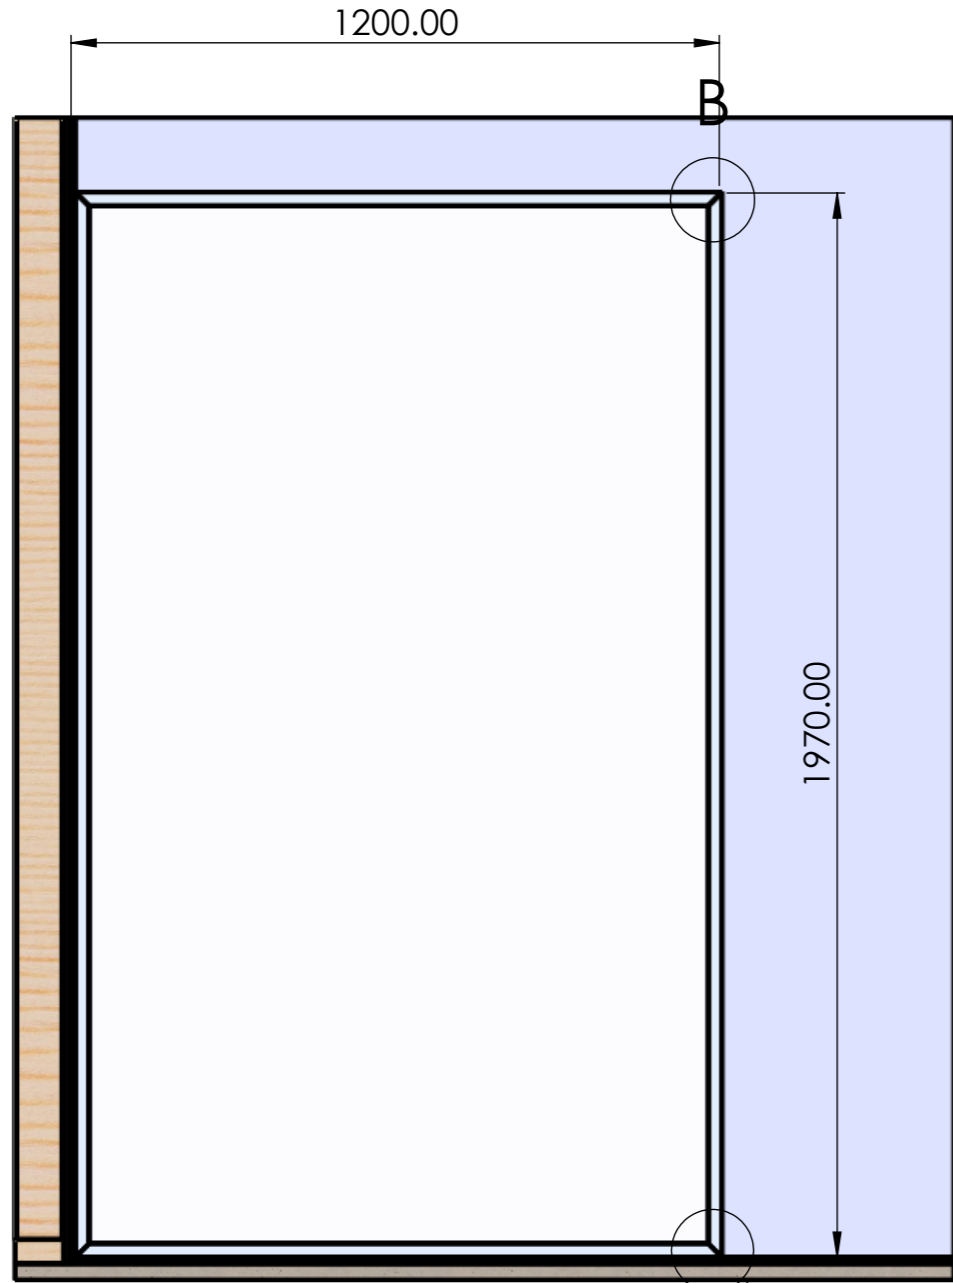

MFP1200

DETAIL A
SCALE 1 : 3

DETAIL B
SCALE 1 : 3

S	BOM NAME	QTY	LENGTH	DESCRIPTION
1	1180P	1		1180 x 1950 Glass Panel
2	S455-B	1		15 x 25 Channel Black
2.1		2	1200	-
2.2		2	1970	-