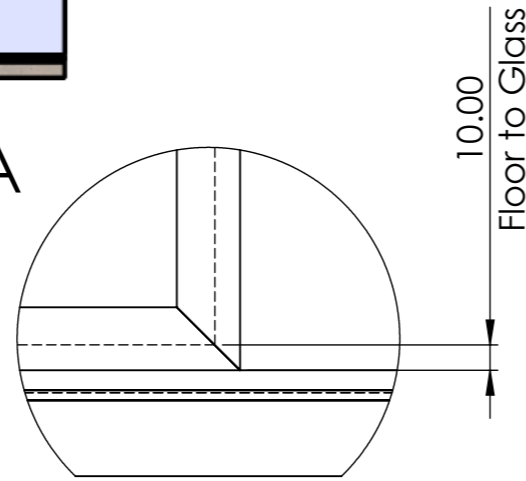

MFP1200

DETAIL A
SCALE 1 : 3

DETAIL B
SCALE 1 : 3

S	BOM NAME	QTY	LENGTH	DESCRIPTION
1	1180P	1		1180 x 1950 Glass Panel
2	S455-B	1		15 x 25 Channel Black
2.1		2	1200	-
2.2		2	1970	-