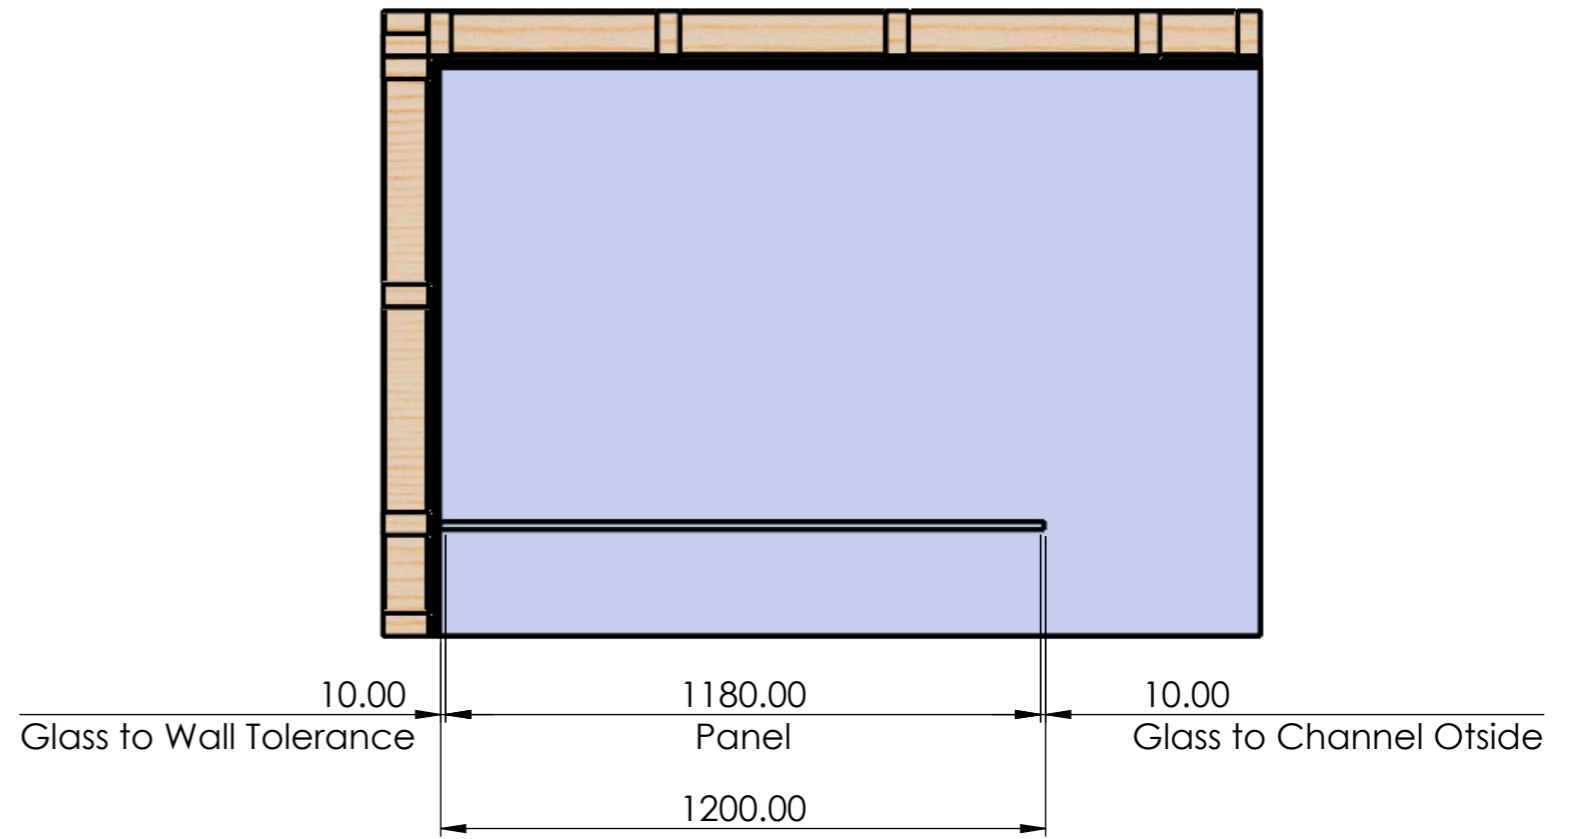

MFP1200

DETAIL A
SCALE 1 : 3

DETAIL B
SCALE 1 : 3

S	BOM NAME	QTY	LENGTH	DESCRIPTION
1	1180P	1		1180 x 1950 Glass Panel
2	S455-B	1		15 x 25 Channel Black
2.1		2	1200	-
2.2		2	1970	-