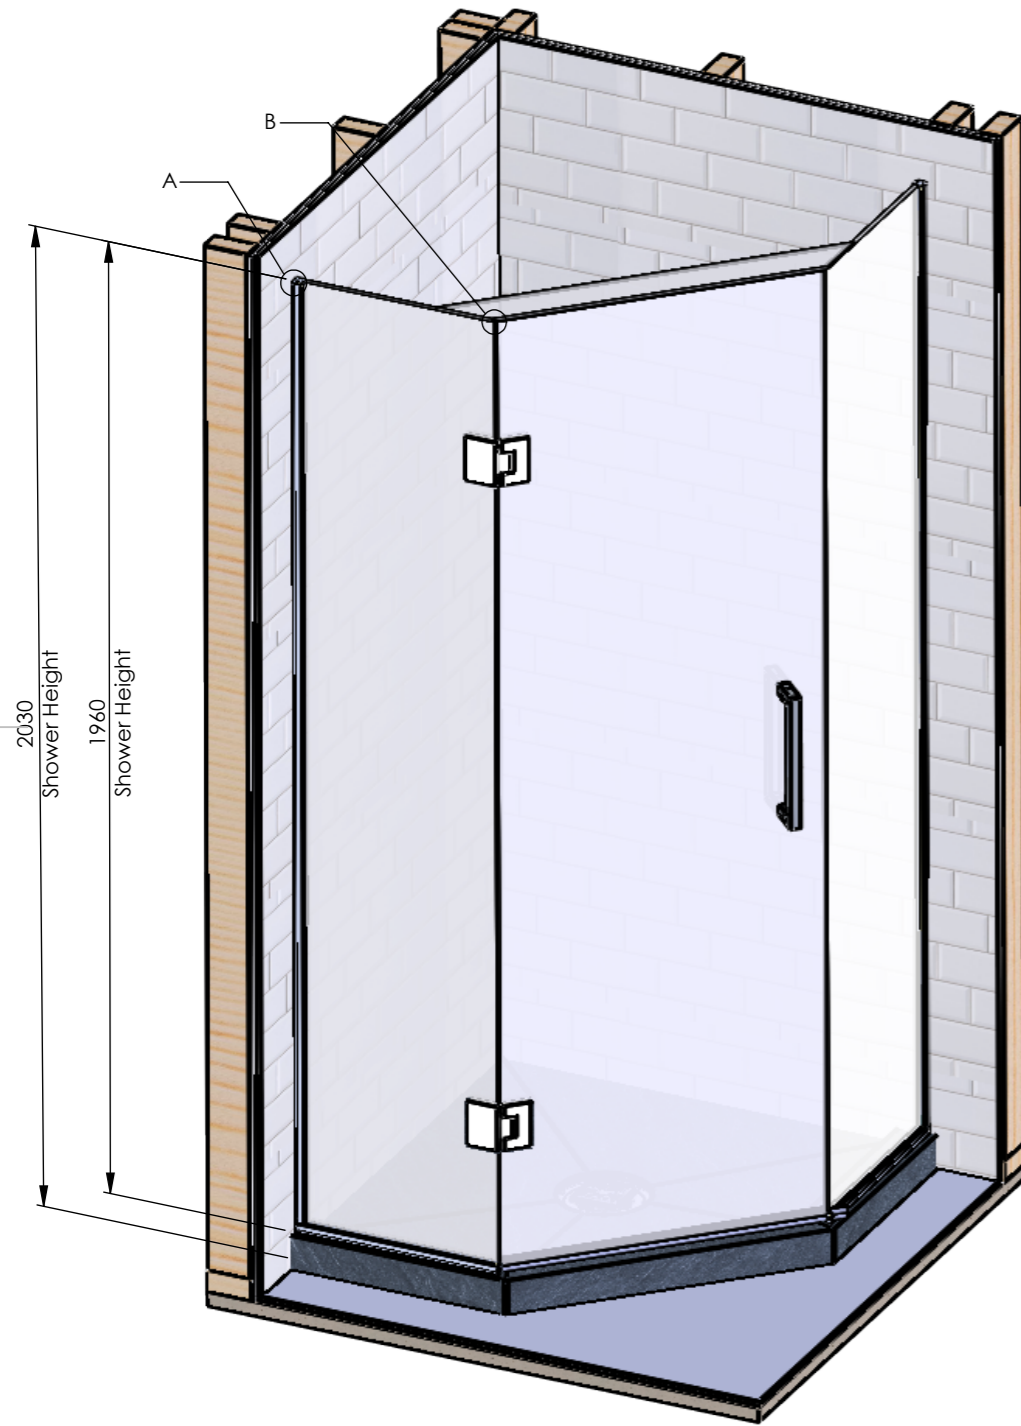

AN9090

S	BOM NAME	QTY	LENGTH	DESCRIPTION
1	S445	2		S445 - 18 x 18 Glazing Channel
1.1		1	419.00	
2	S445 - 1940	2	1940.00	Sereno Glazing Wall Channel 18 x 18mm Precut 1940mm
3	S436	1		Glazing Wedge
3.1	S436	1	1951.00	
3.2	S436	1	411.00	
3.3	S436	1	411.00	
3.4	S436	1	1951.00	
4	640D	1		Shower Door 640W x 1945 with 2 hinge cut outs
5	410PA	1		410 x 1950 Fixed Panel
6	410 PCA	1		410 x 1950 Hinge Panel
7	S135	2		Shower Door Hinge 135 Degree
8	660BA	1		660BA Order from NewBright
9	S626 - 680	1	680	Door to Floor Drip strip seal for 10mm Glass
10	AB20909Q	1		Tile Over Base with hobs 900x900 Centre waste angle front diamon shape
11	STS106	1		Easy Clean Waste - Tile Insert Lid
12	S418	1		Square D Handle