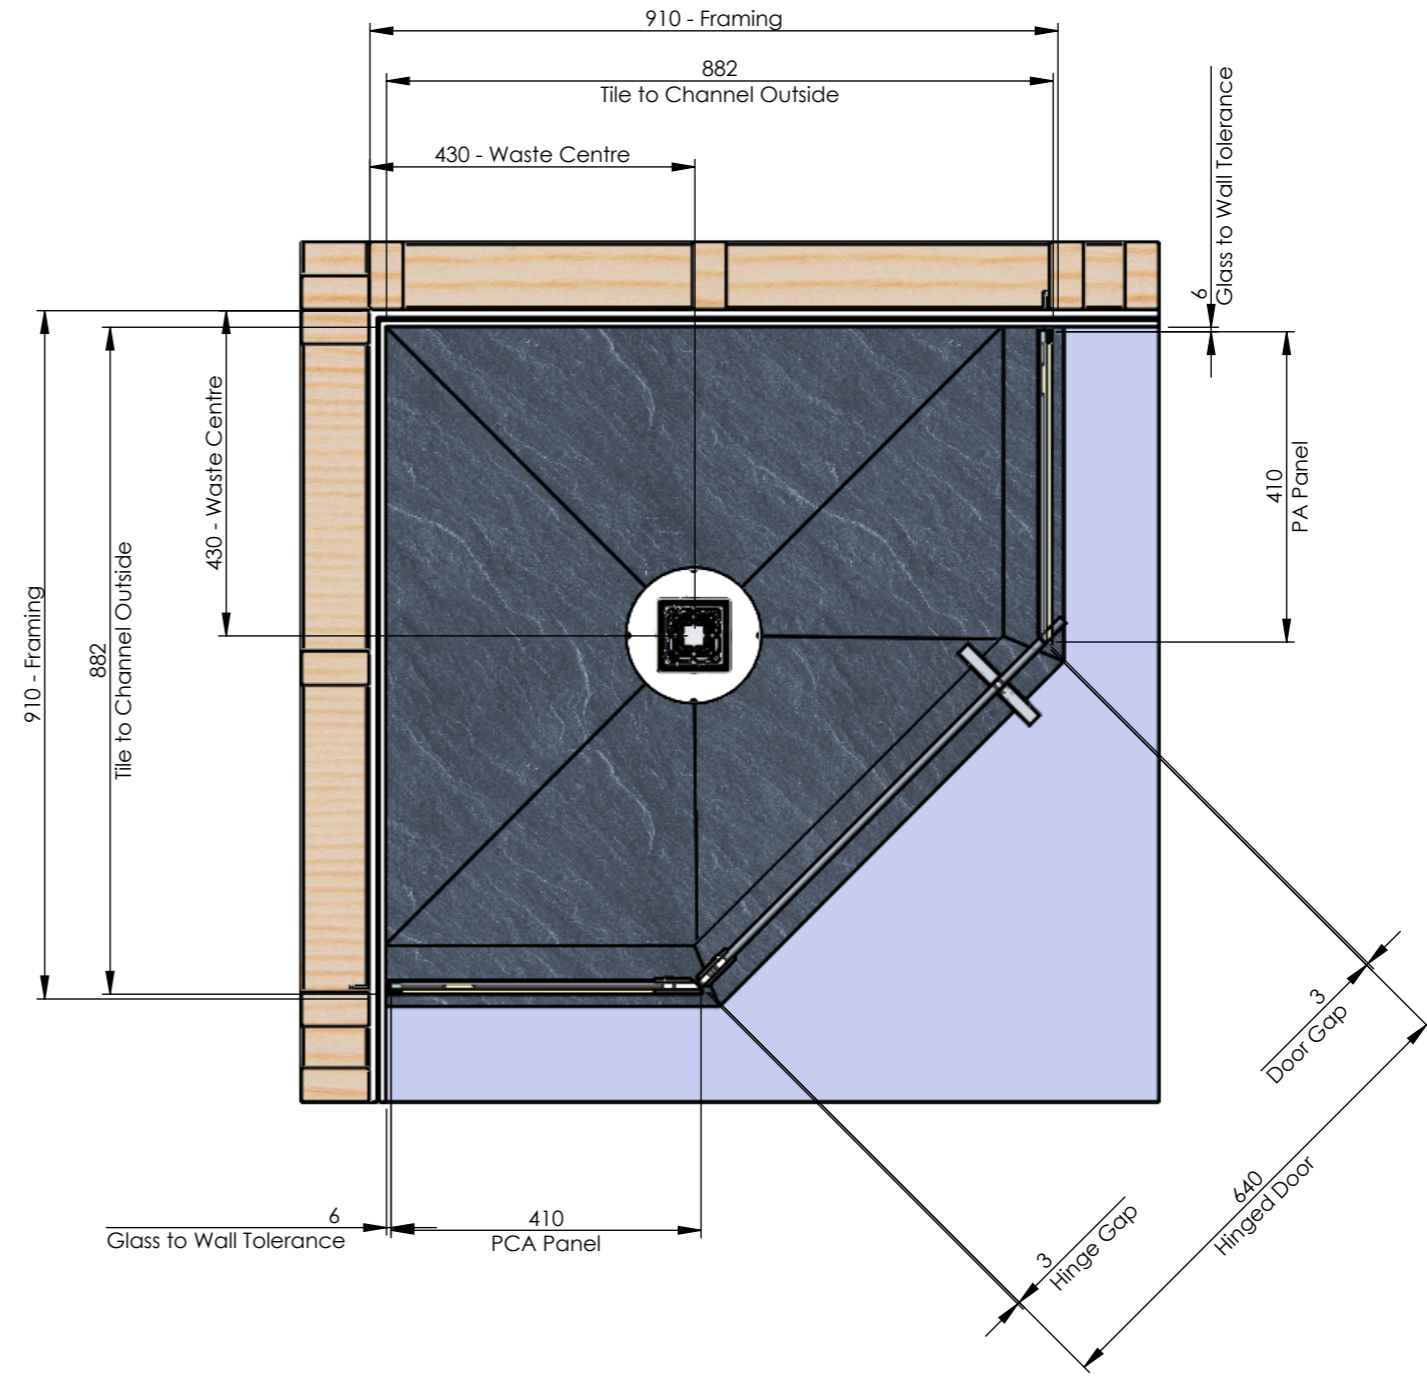

AN9090

S	BOM NAME	QTY	LENGTH	DESCRIPTION
1	S445	2		S445 - 18 x 18 Glazing Channel
1.1		1	419.00	
2	S445 - 1940	2	1940.00	Sereno Glazing Wall Channel 18 x 18mm Precut 1940mm
3	S436	1		Glazing Wedge
3.1	S436	1	1951.00	
3.2	S436	1	411.00	
3.3	S436	1	411.00	
3.4	S436	1	1951.00	
4	640D	1		Shower Door 640W x 1945 with 2 hinge cut outs
5	410PA	1		410 x 1950 Fixed Panel
6	410 PCA	1		410 x 1950 Hinge Panel
7	S135	2		Shower Door Hinge 135 Degree
8	660BA	1		660BA Order from NewBright
9	S626 - 680	1	680	Door to Floor Drip strip seal for 10mm Glass
10	AB20909Q	1		Tile Over Base with hobs 900x900 Centre waste angle front diamon shape
11	STS106	1		Easy Clean Waste - Tile Insert Lid
12	S418	1		Square D Handle