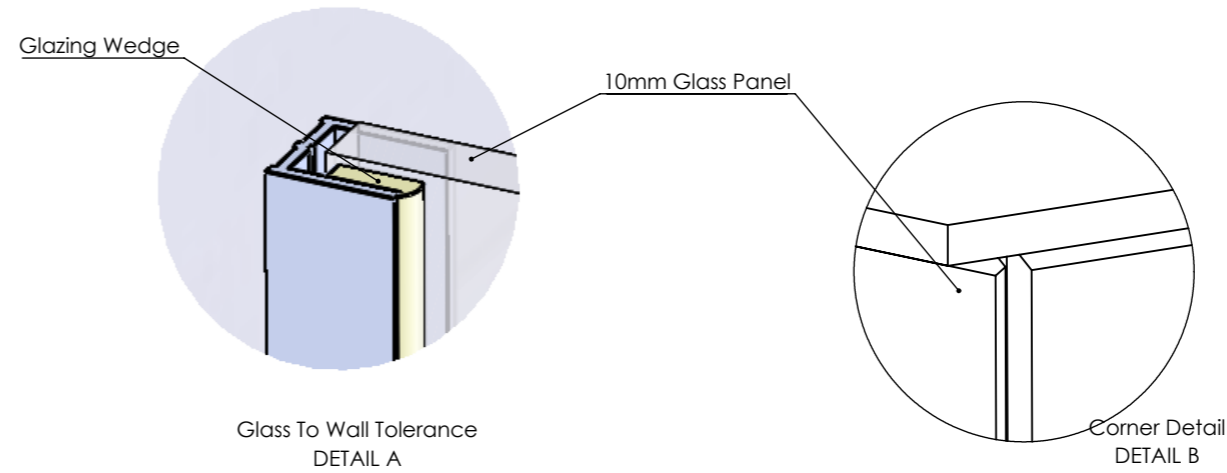

AN9090

S	BOM NAME	QTY	LENGTH	DESCRIPTION
1	S445	2		S445 - 18 x 18 Glazing Channel
1.1		1	419.00	
2	S445 - 1940	2	1940.00	Sereno Glazing Wall Channel 18 x 18mm Precut 1940mm
3	S436	1		Glazing Wedge
3.1	S436	1	1951.00	
3.2	S436	1	411.00	
3.3	S436	1	411.00	
3.4	S436	1	1951.00	
4	640D	1		Shower Door 640W x 1945 with 2 hinge cut outs
5	410PA	1		410 x 1950 Fixed Panel
6	410 PCA	1		410 x 1950 Hinge Panel
7	S135	2		Shower Door Hinge 135 Degree
8	660BA	1		660BA Order from NewBright
9	S626 - 680	1	680	Door to Floor Drip strip seal for 10mm Glass
10	AB20909Q	1		Tile Over Base with hobs 900x900 Centre waste angle front diamon shape
11	STS106	1		Easy Clean Waste - Tile Insert Lid
12	S418	1		Square D Handle