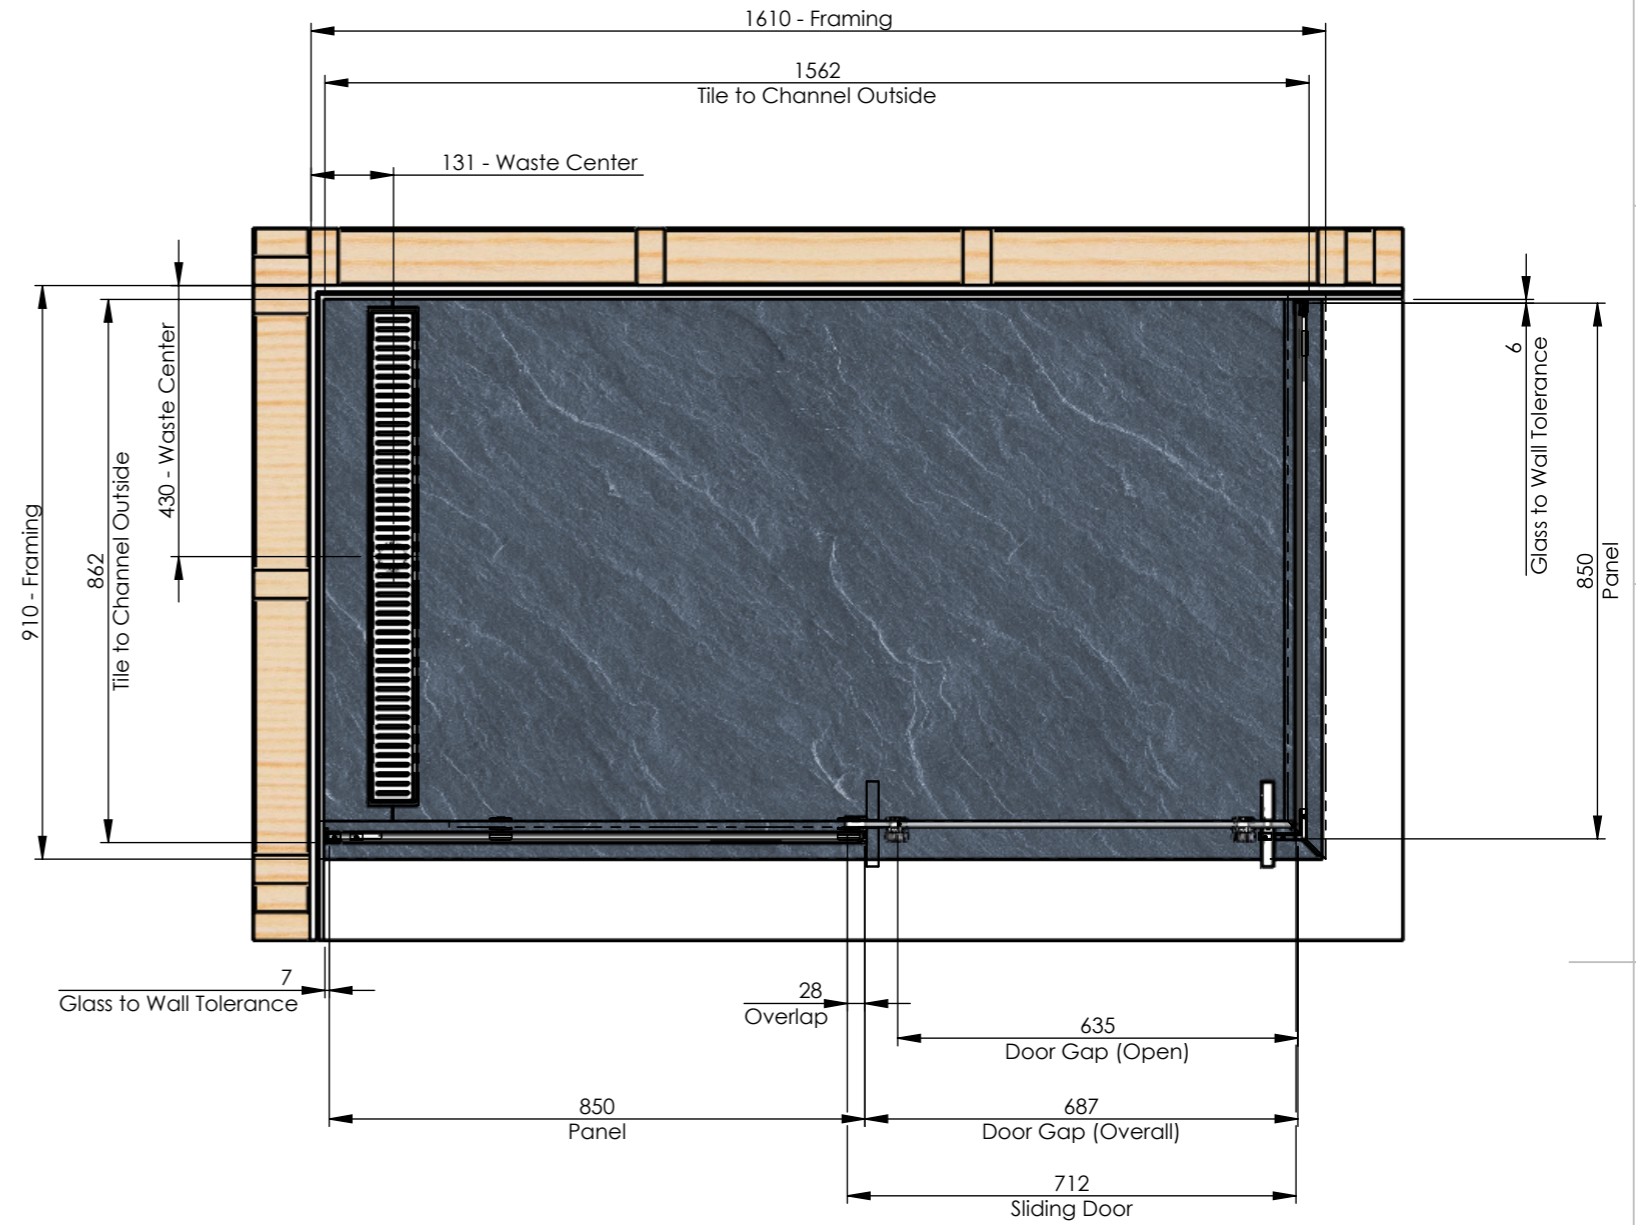

AC1690SDCW

S	BOM NAME	QTY	LENGTH	DESCRIPTION
1	005-006L	1		Sereno Sliding Door Guide Left
2	005-006R	1		Sereno Sliding Door Guide Right
3	712SD	1		712 x 1994 Sliding Door
4	S436	1		Glazing Wedge
4.1		1	1941.00	
4.2		1	843.00	
4.3		1	1941.00	
4.4		1	842.00	
5	S445	1		18 x 18 Floor Channel
5.1		1	857.00	
5.2		1	856.00	
6	S445	2		18 x 18 Wall Channel
6.1		1	1930.00	-
7	S490	1		Sliding door top track
7.1		1	1562.51	
8	S490	1		Sliding door top track
8.1		1	862.51	
9	S632	1		Door Bulb Seal 1994
10	S418	1		Square D Handle
11	CS12	1		Concealed Sliding Door Kit
12	850P	2		Panel 850 x 1950
13	AB21609CHW	1		
14	CD780-T	1		780 Channel Drain
15	PF080	1		Rectangle Puddle Flange For Channel Waste Drains - 80mm

	Customer Service 0800 40 40 42 sales@crestshowers.co.nz	CLIENT:	MODEL CODE: AC1690SDCW	DO NOT SCALE DRAWING ALL DIMENSIONS IN MILLIMETER UNLESS SPECIFIED. SHEET 1 OF 1
		PROJECT:	COLOUR:	
		JOB NUMBER:	DATE:	
		TITLE: Apex Channel Waste 1600 x 900 Corner Sliding Door Shower	DRAWN:	