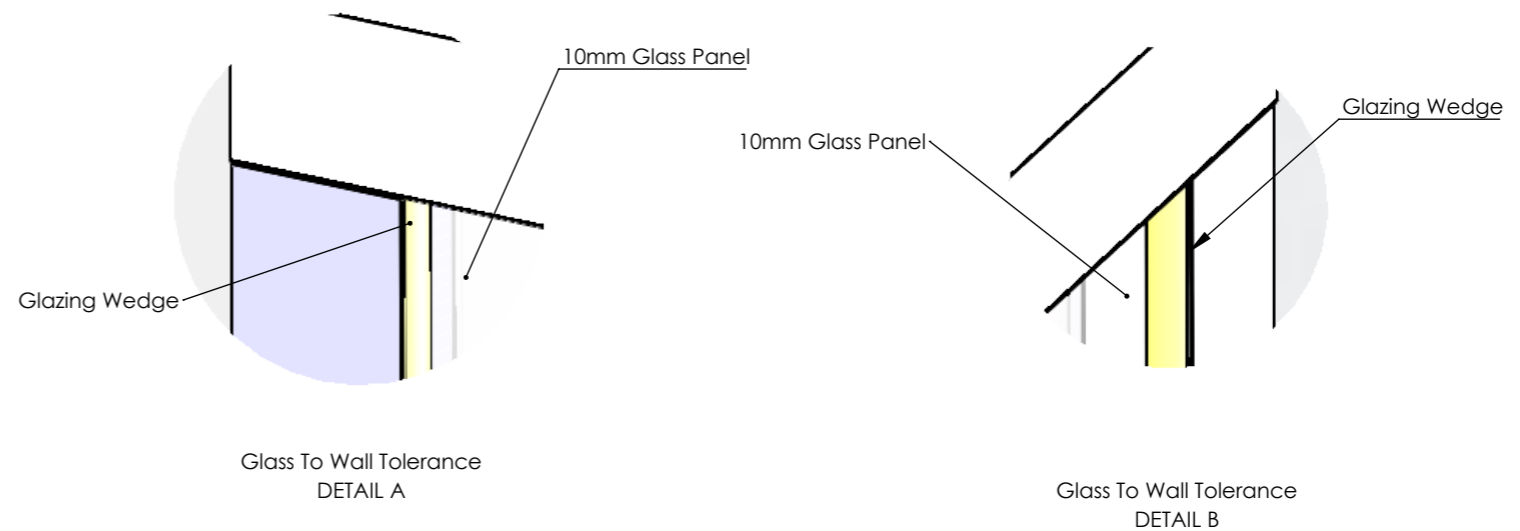

AC1690SDCW

S	BOM NAME	QTY	LENGTH	DESCRIPTION
1	005-006L	1		Sereno Sliding Door Guide Left
2	005-006R	1		Sereno Sliding Door Guide Right
3	712SD	1		712 x 1994 Sliding Door
4	S436	1		Glazing Wedge
4.1		1	1941.00	
4.2		1	843.00	
4.3		1	1941.00	
4.4		1	842.00	
5	S445	1		18 x 18 Floor Channel
5.1		1	857.00	
5.2		1	856.00	
6	S445	2		18 x 18 Wall Channel
6.1		1	1930.00	-
7	S490	1		Sliding door top track
7.1		1	1562.51	
8	S490	1		Sliding door top track
8.1		1	862.51	
9	S632	1		Door Bulb Seal 1994
10	S418	1		Square D Handle
11	CS12	1		Concealed Sliding Door Kit
12	850P	2		Panel 850 x 1950
13	AB21609CHW	1		
14	CD780-T	1		780 Channel Drain
15	PF080	1		Rectangle Puddle Flange For Channel Waste Drains - 80mm

	Customer Service 0800 40 40 42 sales@crestshowers.co.nz	CLIENT:	MODEL CODE: AC1690SDCW	DO NOT SCALE DRAWING ALL DIMENSIONS IN MILLIMETER UNLESS SPECIFIED. SHEET 1 OF 1
		PROJECT:	COLOUR:	
		JOB NUMBER:	DATE:	
		TITLE: Apex Channel Waste 1600 x 900 Corner Sliding Door Shower	DRAWN:	