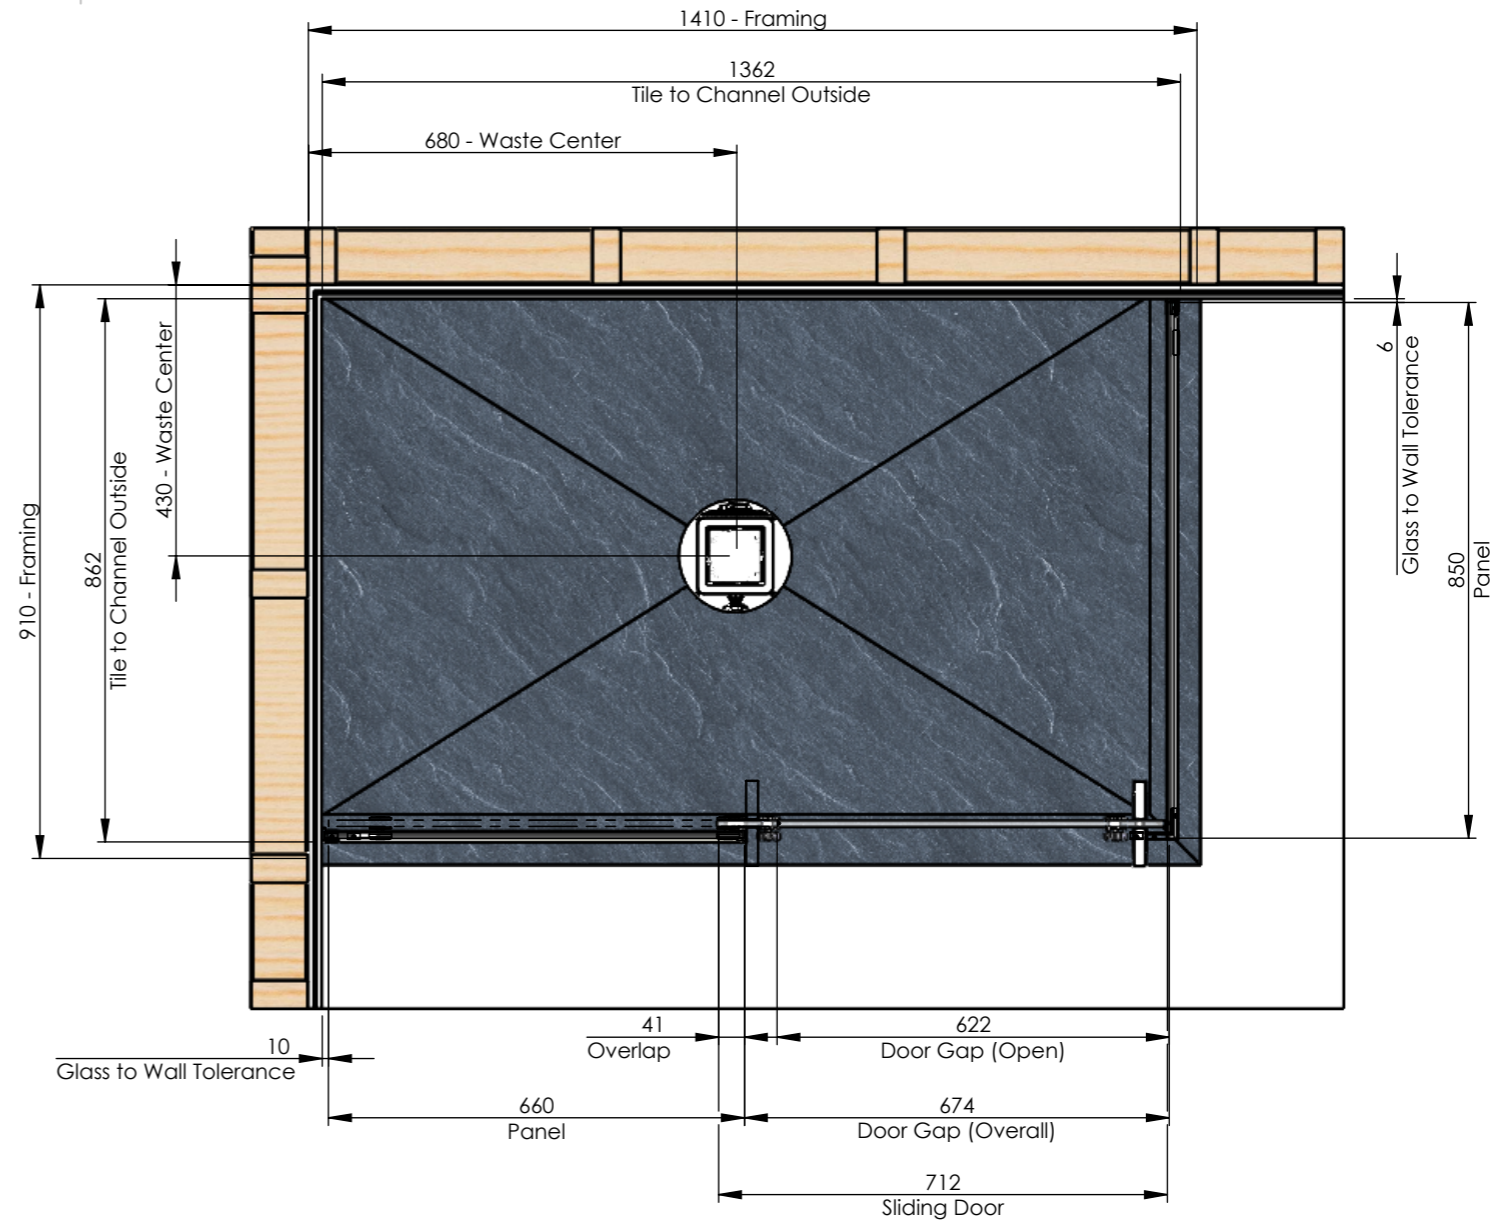

AC1490SD

8	7	6	5	4	3	2	1
S	BOM NAME	QTY	LENGTH	DESCRIPTION			
1	005-006L	1		Sereno Sliding Door Guide Left			
2	005-006R	1		Sereno Sliding Door Guide Right			
3	AB21409L	1		Tile Over Base with hobs 1400x900 Centre waste left hand corner			
4	712SD	1		712 x 1994 Sliding Door			
5	660P	1		Panel 660 x 1950			
6	850P	1		Panel 850 x 1950			
7	S436	1		Glazing Wedge			
7.1		1	1941.00				
7.2		1	656.00				
7.3		1	1941.00				
7.4		1	842.00				
8	S445	1		18 x 18 Floor Channel			
8.1		1	670.00				
8.2		1	856.00				
9	S445	2		18 x 18 Wall Channel			
9.1		1	1930.00	-			
10	S490	1		Sliding door top track			
10.1		1	1362.51				
11	S490	1		Sliding door top track			
11.1		1	862.51				
12	STS106	1		Easy Clean Waste - Tile Insert Lid			
13	S632	1		Door Bulb Seal 1994			
14	S418	1		Square D Handle			
15	CS12	1		Concealed Sliding Door Kit			

	Customer Service 0800 40 40 42 sales@crestshowers.co.nz	CLIENT:	MODEL CODE: AC1490SD	DO NOT SCALE DRAWING ALL DIMENSIONS IN MILLIMETER UNLESS SPECIFIED. SHEET 1 OF 1
		PROJECT:	COLOUR:	
		JOB NUMBER:	DATE:	
		TITLE: Apex Center Waste 1400 x 900 Corner Sliding Door Shower	DRAWN:	