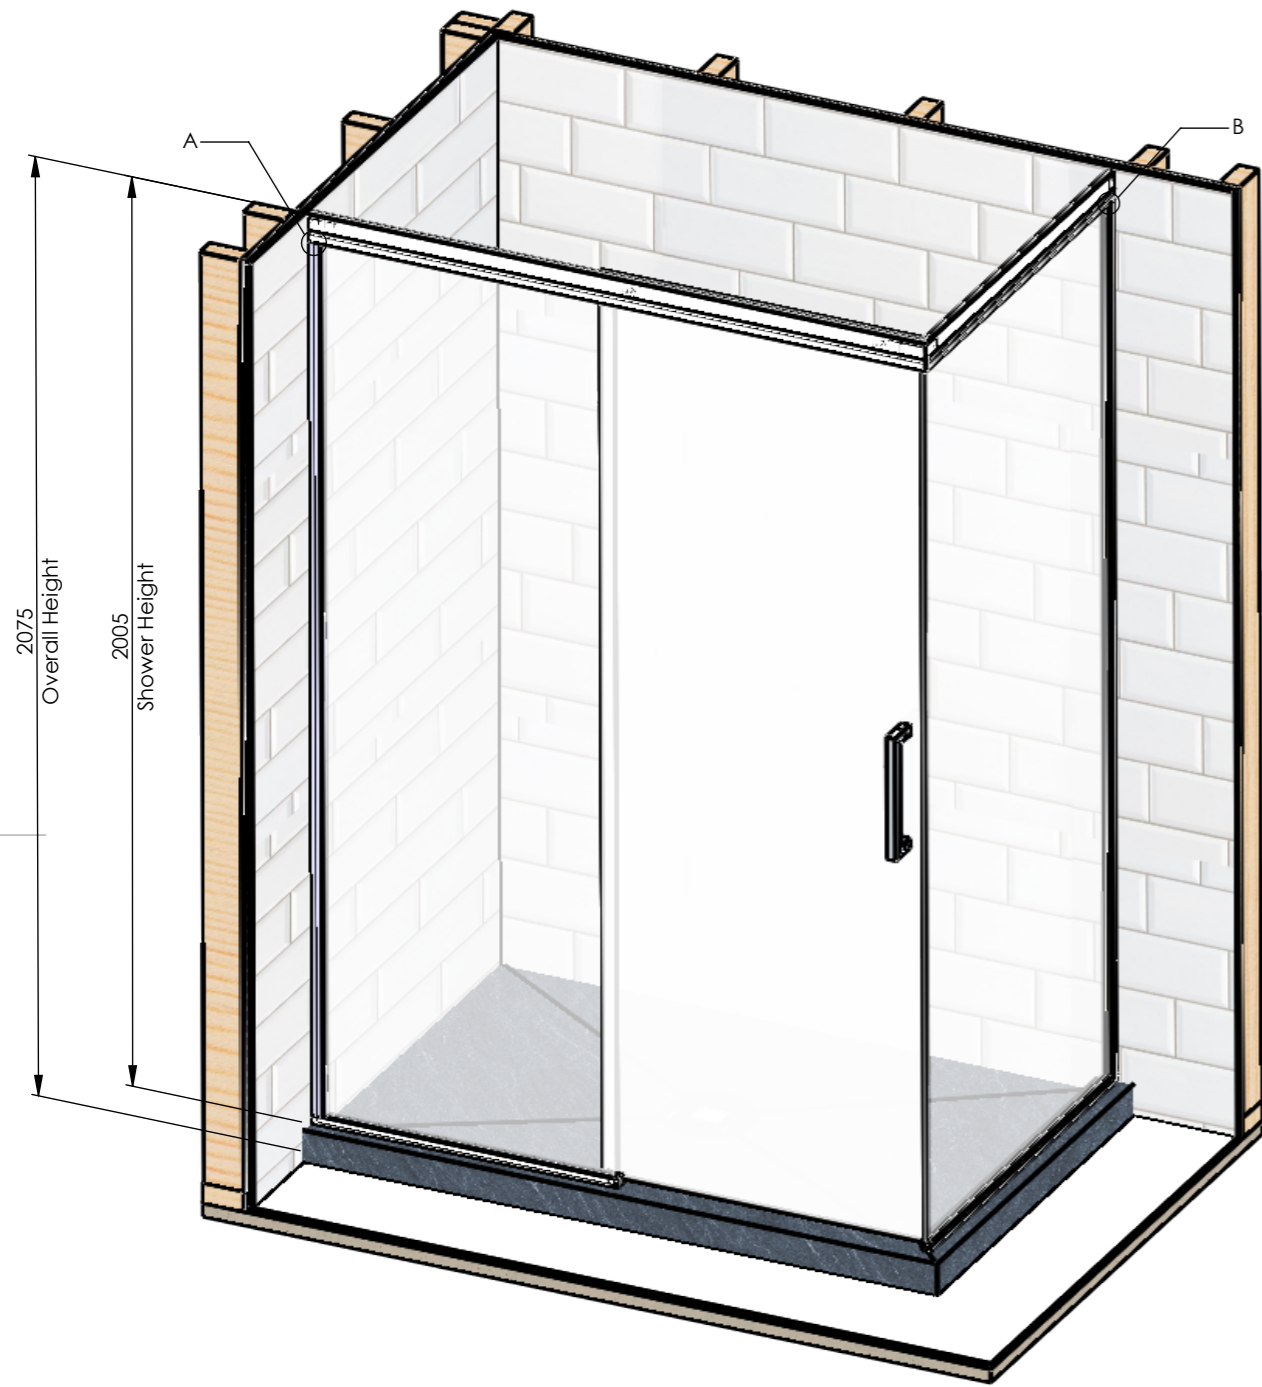

AC1490SD

8	7	6	5	4	3	2	1
S	BOM NAME	QTY	LENGTH	DESCRIPTION			
1	005-006L	1		Sereno Sliding Door Guide Left			
2	005-006R	1		Sereno Sliding Door Guide Right			
3	AB21409L	1		Tile Over Base with hobs 1400x900 Centre waste left hand corner			
4	712SD	1		712 x 1994 Sliding Door			
5	660P	1		Panel 660 x 1950			
6	850P	1		Panel 850 x 1950			
7	S436	1		Glazing Wedge			
7.1		1	1941.00				
7.2		1	656.00				
7.3		1	1941.00				
7.4		1	842.00				
8	S445	1		18 x 18 Floor Channel			
8.1		1	670.00				
8.2		1	856.00				
9	S445	2		18 x 18 Wall Channel			
9.1		1	1930.00	-			
10	S490	1		Sliding door top track			
10.1		1	1362.51				
11	S490	1		Sliding door top track			
11.1		1	862.51				
12	STS106	1		Easy Clean Waste - Tile Insert Lid			
13	S632	1		Door Bulb Seal 1994			
14	S418	1		Square D Handle			
15	CS12	1		Concealed Sliding Door Kit			

	Customer Service 0800 40 40 42 sales@crestshowers.co.nz	CLIENT:	MODEL CODE: AC1490SD	DO NOT SCALE DRAWING ALL DIMENSIONS IN MILLIMETER UNLESS SPECIFIED. SHEET 1 OF 1
		PROJECT:	COLOUR:	
		JOB NUMBER:	DATE:	
		TITLE: Apex Center Waste 1400 x 900 Corner Sliding Door Shower	DRAWN:	