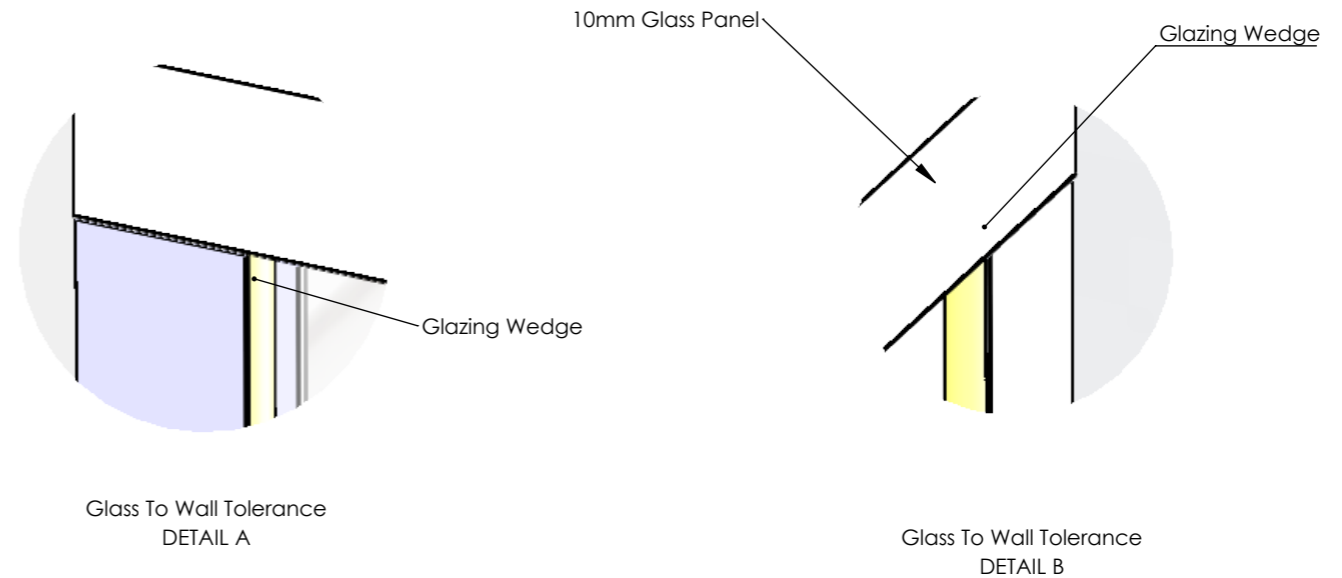

AC1490SD

8	7	6	5	4	3	2	1
S	BOM NAME	QTY	LENGTH	DESCRIPTION			
1	005-006L	1		Sereno Sliding Door Guide Left			
2	005-006R	1		Sereno Sliding Door Guide Right			
3	AB21409L	1		Tile Over Base with hobs 1400x900 Centre waste left hand corner			
4	712SD	1		712 x 1994 Sliding Door			
5	660P	1		Panel 660 x 1950			
6	850P	1		Panel 850 x 1950			
7	S436	1		Glazing Wedge			
7.1		1	1941.00				
7.2		1	656.00				
7.3		1	1941.00				
7.4		1	842.00				
8	S445	1		18 x 18 Floor Channel			
8.1		1	670.00				
8.2		1	856.00				
9	S445	2		18 x 18 Wall Channel			
9.1		1	1930.00	-			
10	S490	1		Sliding door top track			
10.1		1	1362.51				
11	S490	1		Sliding door top track			
11.1		1	862.51				
12	STS106	1		Easy Clean Waste - Tile Insert Lid			
13	S632	1		Door Bulb Seal 1994			
14	S418	1		Square D Handle			
15	CS12	1		Concealed Sliding Door Kit			

	Customer Service 0800 40 40 42 sales@crestshowers.co.nz	CLIENT:	MODEL CODE: AC1490SD	DO NOT SCALE DRAWING ALL DIMENSIONS IN MILLIMETER UNLESS SPECIFIED. SHEET 1 OF 1
		PROJECT:	COLOUR:	
		JOB NUMBER:	DATE:	
		TITLE: Apex Center Waste 1400 x 900 Corner Sliding Door Shower	DRAWN:	