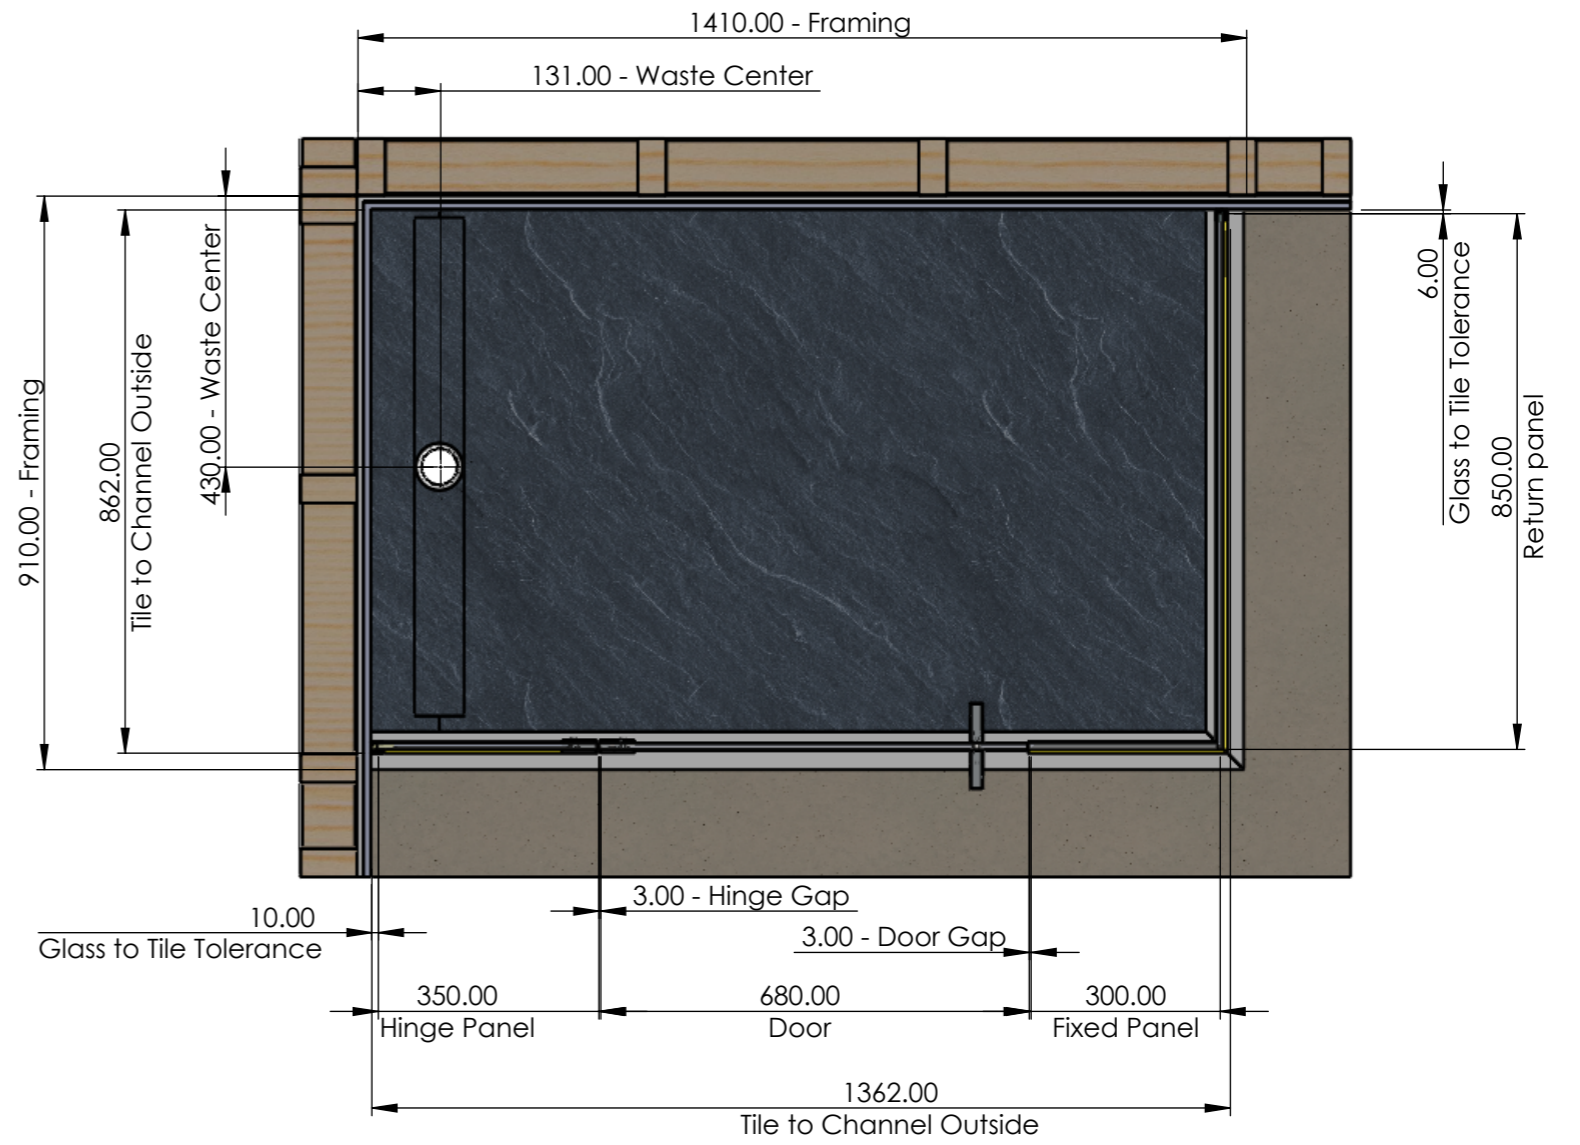

# AC1490CW

DETAIL A  
SCALE 2 : 5

DETAIL B  
SCALE 2 : 5

S	BOM NAME	QTY	LENGTH	DESCRIPTION
1	AB21409CHW	1		1400 x 900 Cahnnel Waste Base
2	350PC	1		Hinge Panel 350 x 1950
3	680D	1		Shower Door 680W x 1945 with 2 hinge cut outs
4	850P	1		Panel 850 x 1950
5	1330B	1		
6	S180	2		Shower Door hinge 180 degree
7	S418	1		Square D Handle
8	EC2-S	2		End Cap
9	S626	1	680.00	Door to Floor Drip strip seal for 10mm Glass
10	S445	2	1940.00	18 x 18 Wall Channel
11	S445	1		
11.1	S445	1	360	S445 Sereno Glazing Channel 18 x 18mm
11.2	S445	1	316	S445 Sereno Glazing Channel 18 x 18mm
11.3	S445	1	862	S445 Sereno Glazing Channel 18 x 18mm
12	S436	1		Glazing Wedge
12.1	S436	1	352	S436 Glazing Wedge
12.2	S436	1	1951	S436 Glazing Wedge
12.3	S436	1	315.39	S436 Glazing Wedge
12.4	S436	1	853.39	S436 Glazing Wedge
12.5	S436	1	1951	S436 Glazing Wedge
13	300P	1		Panel 300 x 1950
14	CD780-T	1		780 Channel Drain
15	PF080	1		Rectangular Puddle Flange for Channel Waste Drains - 80mm