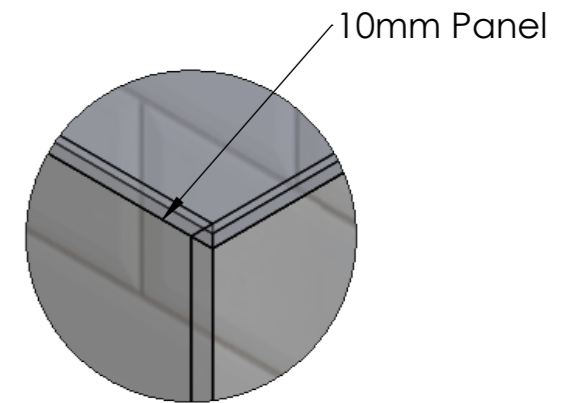

# AC1490CW

DETAIL A  
SCALE 2 : 5

DETAIL B  
SCALE 2 : 5

S	BOM NAME	QTY	LENGTH	DESCRIPTION
1	AB21409CHW	1		1400 x 900 Cahnnel Waste Base
2	350PC	1		Hinge Panel 350 x 1950
3	680D	1		Shower Door 680W x 1945 with 2 hinge cut outs
4	850P	1		Panel 850 x 1950
5	1330B	1		
6	S180	2		Shower Door hinge 180 degree
7	S418	1		Square D Handle
8	EC2-S	2		End Cap
9	S626	1	680.00	Door to Floor Drip strip seal for 10mm Glass
10	S445	2	1940.00	18 x 18 Wall Channel
11	S445	1		
11.1	S445	1	360	S445 Sereno Glazing Channel 18 x 18mm
11.2	S445	1	316	S445 Sereno Glazing Channel 18 x 18mm
11.3	S445	1	862	S445 Sereno Glazing Channel 18 x 18mm
12	S436	1		Glazing Wedge
12.1	S436	1	352	S436 Glazing Wedge
12.2	S436	1	1951	S436 Glazing Wedge
12.3	S436	1	315.39	S436 Glazing Wedge
12.4	S436	1	853.39	S436 Glazing Wedge
12.5	S436	1	1951	S436 Glazing Wedge
13	300P	1		Panel 300 x 1950
14	CD780-T	1		780 Channel Drain
15	PF080	1		Rectangular Puddle Flange for Channel Waste Drains - 80mm