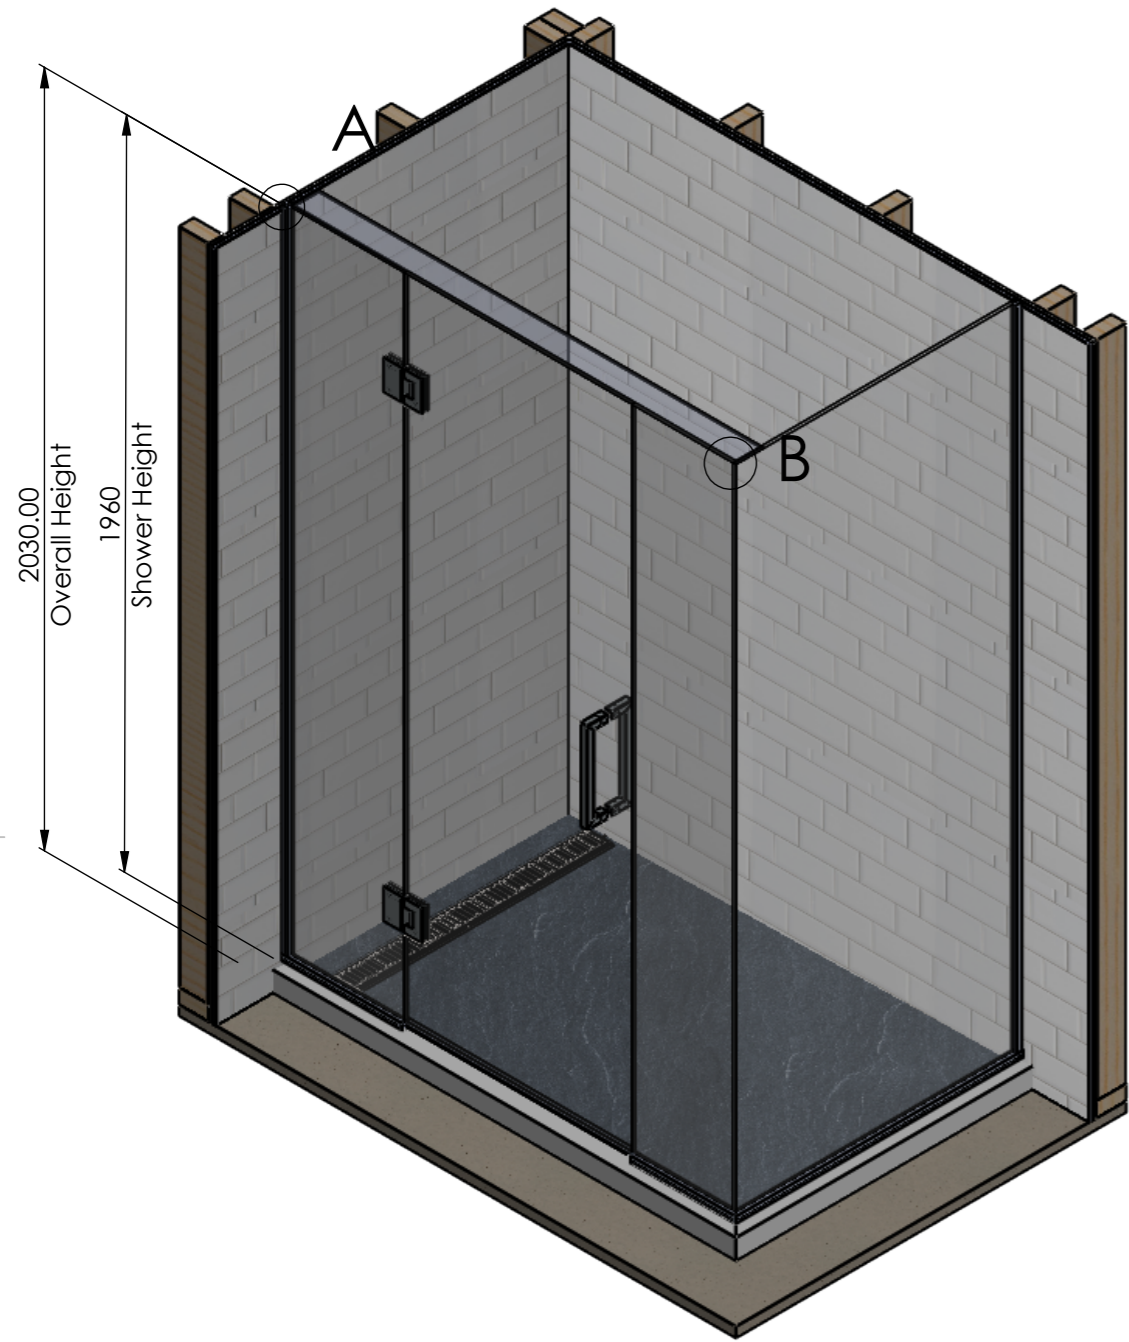

# AC1490CW

DETAIL A  
SCALE 2 : 5

DETAIL B  
SCALE 2 : 5

S	BOM NAME	QTY	LENGTH	DESCRIPTION
1	AB21409CHW	1		1400 x 900 Cahnnel Waste Base
2	350PC	1		Hinge Panel 350 x 1950
3	680D	1		Shower Door 680W x 1945 with 2 hinge cut outs
4	850P	1		Panel 850 x 1950
5	1330B	1		
6	S180	2		Shower Door hinge 180 degree
7	S418	1		Square D Handle
8	EC2-S	2		End Cap
9	S626	1	680.00	Door to Floor Drip strip seal for 10mm Glass
10	S445	2	1940.00	18 x 18 Wall Channel
11	S445	1		
11.1	S445	1	360	S445 Sereno Glazing Channel 18 x 18mm
11.2	S445	1	316	S445 Sereno Glazing Channel 18 x 18mm
11.3	S445	1	862	S445 Sereno Glazing Channel 18 x 18mm
12	S436	1		Glazing Wedge
12.1	S436	1	352	S436 Glazing Wedge
12.2	S436	1	1951	S436 Glazing Wedge
12.3	S436	1	315.39	S436 Glazing Wedge
12.4	S436	1	853.39	S436 Glazing Wedge
12.5	S436	1	1951	S436 Glazing Wedge
13	300P	1		Panel 300 x 1950
14	CD780-T	1		780 Channel Drain
15	PF080	1		Rectangular Puddle Flange for Channel Waste Drains - 80mm