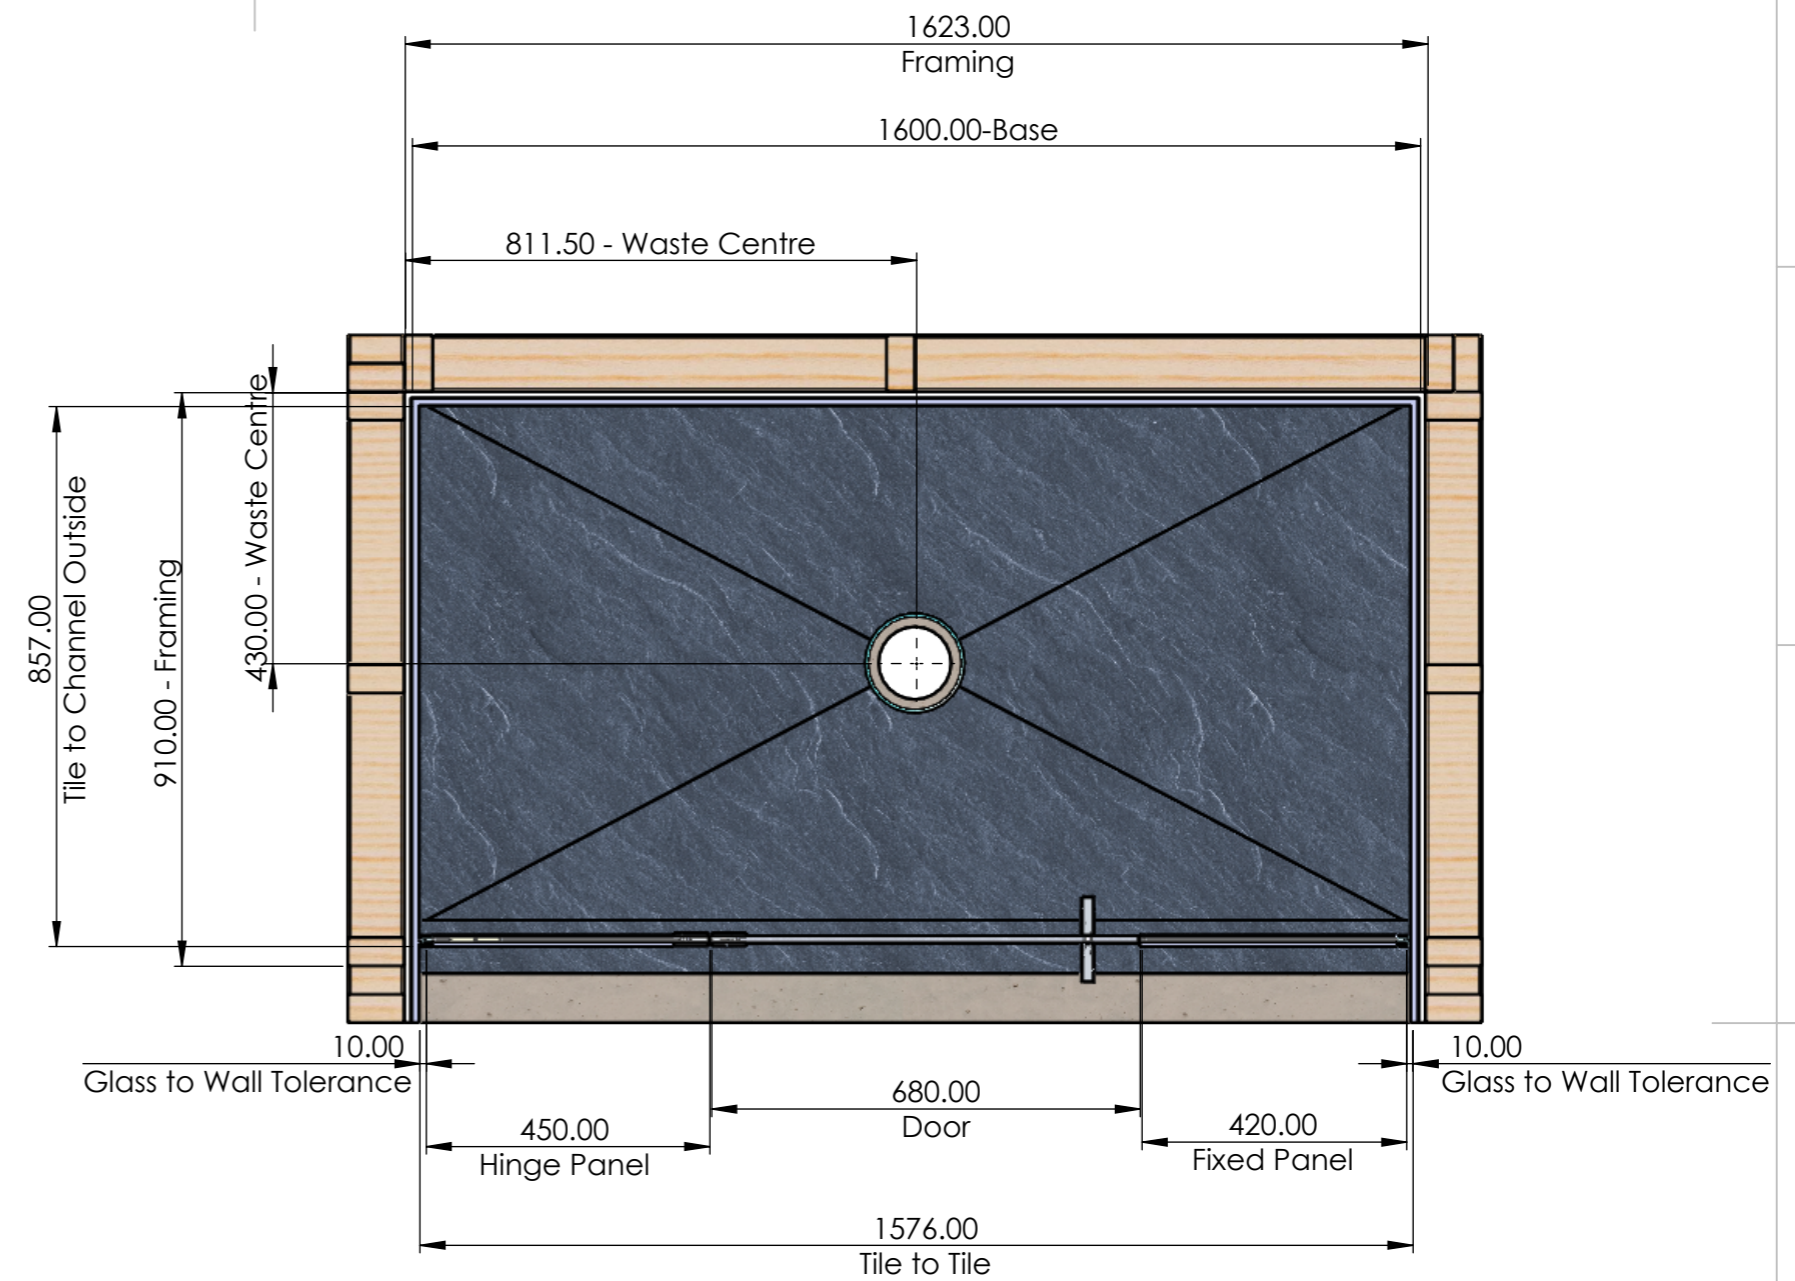

AA1690

Note : Allow for 10mm Tile and 2mm Grout

Customer Service
0800 40 40 42
sales@crestshowers.co.nz

CLIENT:
PROJECT:
JOB NUMBER:
TITLE: Apex 1600 x 900 Centre Waste Alcove

MODEL CODE: AA1690
COLOUR:
DATE:
DRAWN:

DO NOT SCALE DRAWING
ALL DIMENSIONS IN MILLIMETER
UNLESS SPECIFIED.
SHEET 1 OF 1

| S | BOM NAME | QTY | LENGTH | DESCRIPTION |
|-----|----------|-----|---------|---|
| 1 | S418 | 1 | | Square D Handle |
| 2 | S436 | 1 | | |
| 2.1 | S436 | 1 | 452 | S436 Glazing Wedge |
| 2.2 | S436 | 1 | 1951 | S436 Glazing Wedge |
| 2.3 | S436 | 1 | 422 | S436 Glazing Wedge |
| 2.4 | S436 | 1 | 1951 | S436 Glazing Wedge |
| 3 | EC2-S | 2 | | 18 x 18 End Cap |
| 4 | AB31609 | 1 | | Tile Over Base with hobs 1600x900 Centre waste alcove |
| 5 | 680D | 1 | | Shower Door 680W x 1945 with 2 hinge cut outs |
| 6 | 420P | 1 | | Panel 420 x 1950 |
| 7 | 450PC | 1 | | Hinge Panel 450 x 1950 |
| 8 | S445 | 1 | | 18 x 18 Floor Channel |
| 8.1 | S445 | 1 | 460 | S445 Sereno Glazing Channel 18 x 18mm |
| 8.2 | S445 | 1 | 430 | S445 Sereno Glazing Channel 18 x 18mm |
| 9 | S445 | 2 | 1940.00 | 18 x 18 Wall Channel |
| 10 | S626 | 1 | 680.00 | Door to Floor Drip strip seal for 10mm Glass |
| 11 | STS106 | 1 | | Easy Clean Waste - Tile Insert Lid |
| 12 | S180 | 2 | | Shower Door hinge 180 degree |

| | | | | |
|--|--|---|---------------------------|---|
|  | Customer Service 0800 40 40 42 sales@crestshowers.co.nz | CLIENT: | MODEL CODE: AA1690 | DO NOT SCALE DRAWING ALL DIMENSIONS IN MILLIMETER UNLESS SPECIFIED. SHEET 1 OF 1 |
| | | PROJECT: | COLOUR: | |
| | | JOB NUMBER: | DATE: | |
| | | TITLE: Apex 1600 x 900 Centre Waste Alcove | DRAWN: | |