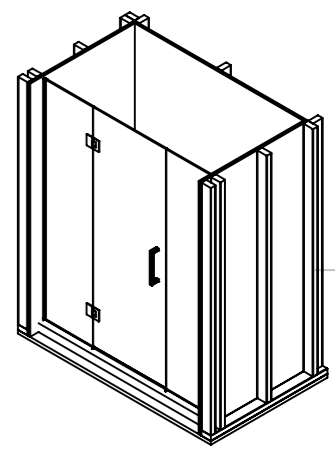

AA1690

Note : Allow for 10mm Tile and 2mm Grout

Customer Service
0800 40 40 42
sales@crestshowers.co.nz

CLIENT:
PROJECT:
JOB NUMBER:
TITLE: Apex 1600 x 900 Centre Waste Alcove

MODEL CODE: AA1690
COLOUR:
DATE:
DRAWN:

DO NOT SCALE DRAWING
ALL DIMENSIONS IN MILLIMETER
UNLESS SPECIFIED.
SHEET 1 OF 1

| S | BOM NAME | QTY | LENGTH | DESCRIPTION |
|-----|----------|-----|---------|---|
| 1 | S418 | 1 | | Square D Handle |
| 2 | S436 | 1 | | |
| 2.1 | S436 | 1 | 452 | S436 Glazing Wedge |
| 2.2 | S436 | 1 | 1951 | S436 Glazing Wedge |
| 2.3 | S436 | 1 | 422 | S436 Glazing Wedge |
| 2.4 | S436 | 1 | 1951 | S436 Glazing Wedge |
| 3 | EC2-S | 2 | | 18 x 18 End Cap |
| 4 | AB31609 | 1 | | Tile Over Base with hobs 1600x900 Centre waste alcove |
| 5 | 680D | 1 | | Shower Door 680W x 1945 with 2 hinge cut outs |
| 6 | 420P | 1 | | Panel 420 x 1950 |
| 7 | 450PC | 1 | | Hinge Panel 450 x 1950 |
| 8 | S445 | 1 | | 18 x 18 Floor Channel |
| 8.1 | S445 | 1 | 460 | S445 Sereno Glazing Channel 18 x 18mm |
| 8.2 | S445 | 1 | 430 | S445 Sereno Glazing Channel 18 x 18mm |
| 9 | S445 | 2 | 1940.00 | 18 x 18 Wall Channel |
| 10 | S626 | 1 | 680.00 | Door to Floor Drip strip seal for 10mm Glass |
| 11 | STS106 | 1 | | Easy Clean Waste - Tile Insert Lid |
| 12 | S180 | 2 | | Shower Door hinge 180 degree |

| | | | | |
|--|--|---|---------------------------|---|
|  | Customer Service 0800 40 40 42 sales@crestshowers.co.nz | CLIENT: | MODEL CODE: AA1690 | DO NOT SCALE DRAWING ALL DIMENSIONS IN MILLIMETER UNLESS SPECIFIED. SHEET 1 OF 1 |
| | | PROJECT: | COLOUR: | |
| | | JOB NUMBER: | DATE: | |
| | | TITLE: Apex 1600 x 900 Centre Waste Alcove | DRAWN: | |