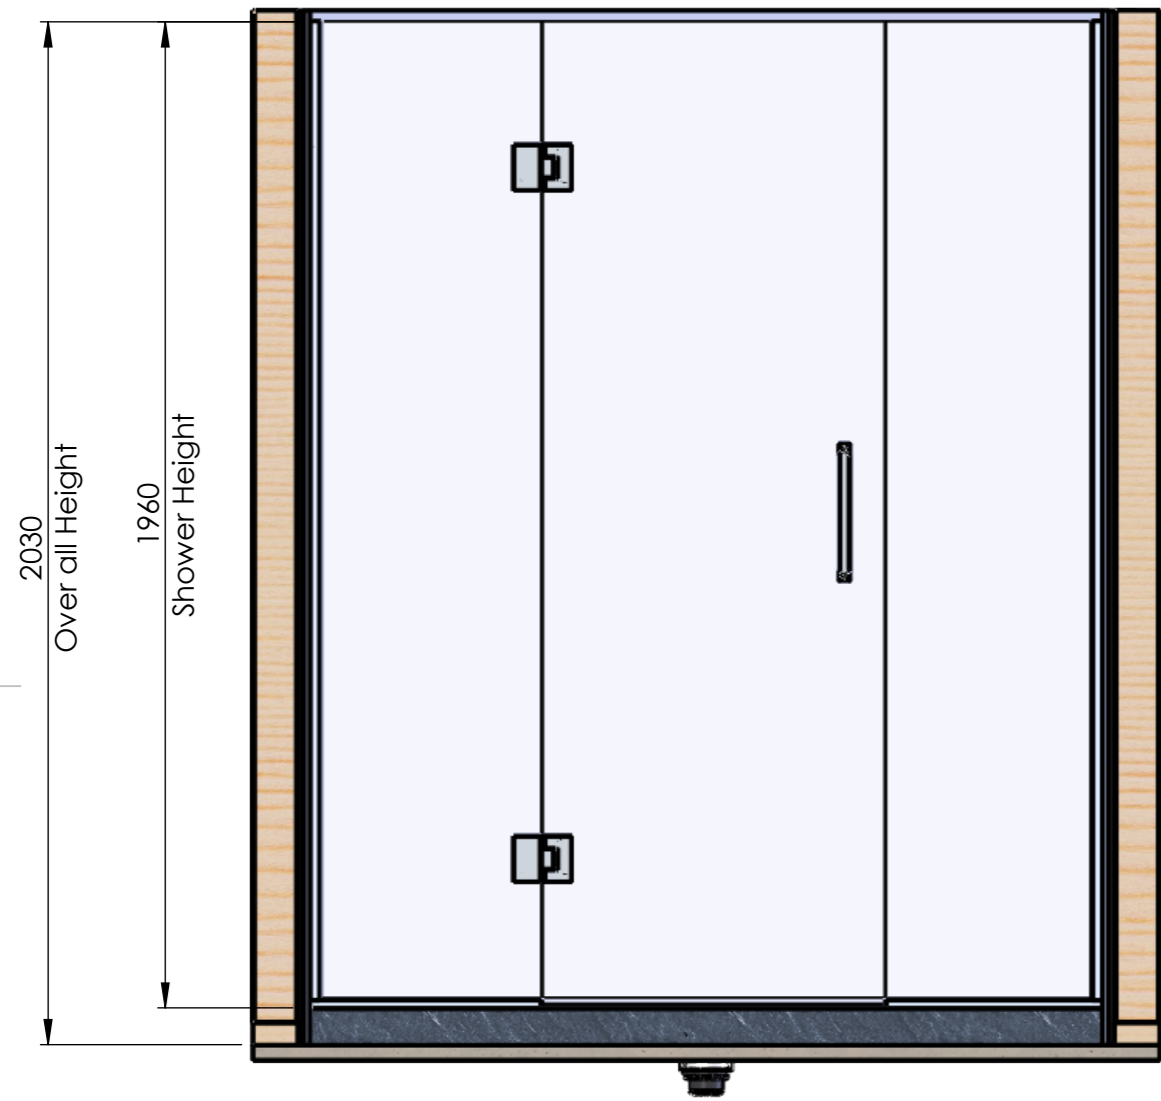

AA1690

Note : Allow for 10mm Tile and 2mm Grout

Customer Service
0800 40 40 42
sales@crestshowers.co.nz

CLIENT:
PROJECT:
JOB NUMBER:
TITLE: Apex 1600 x 900 Centre Waste Alcove

MODEL CODE: AA1690
COLOUR:
DATE:
DRAWN:

DO NOT SCALE DRAWING
ALL DIMENSIONS IN MILLIMETER
UNLESS SPECIFIED.
SHEET 1 OF 1

| S | BOM NAME | QTY | LENGTH | DESCRIPTION |
|-----|----------|-----|---------|---|
| 1 | S418 | 1 | | Square D Handle |
| 2 | S436 | 1 | | |
| 2.1 | S436 | 1 | 452 | S436 Glazing Wedge |
| 2.2 | S436 | 1 | 1951 | S436 Glazing Wedge |
| 2.3 | S436 | 1 | 422 | S436 Glazing Wedge |
| 2.4 | S436 | 1 | 1951 | S436 Glazing Wedge |
| 3 | EC2-S | 2 | | 18 x 18 End Cap |
| 4 | AB31609 | 1 | | Tile Over Base with hobs 1600x900 Centre waste alcove |
| 5 | 680D | 1 | | Shower Door 680W x 1945 with 2 hinge cut outs |
| 6 | 420P | 1 | | Panel 420 x 1950 |
| 7 | 450PC | 1 | | Hinge Panel 450 x 1950 |
| 8 | S445 | 1 | | 18 x 18 Floor Channel |
| 8.1 | S445 | 1 | 460 | S445 Sereno Glazing Channel 18 x 18mm |
| 8.2 | S445 | 1 | 430 | S445 Sereno Glazing Channel 18 x 18mm |
| 9 | S445 | 2 | 1940.00 | 18 x 18 Wall Channel |
| 10 | S626 | 1 | 680.00 | Door to Floor Drip strip seal for 10mm Glass |
| 11 | STS106 | 1 | | Easy Clean Waste - Tile Insert Lid |
| 12 | S180 | 2 | | Shower Door hinge 180 degree |