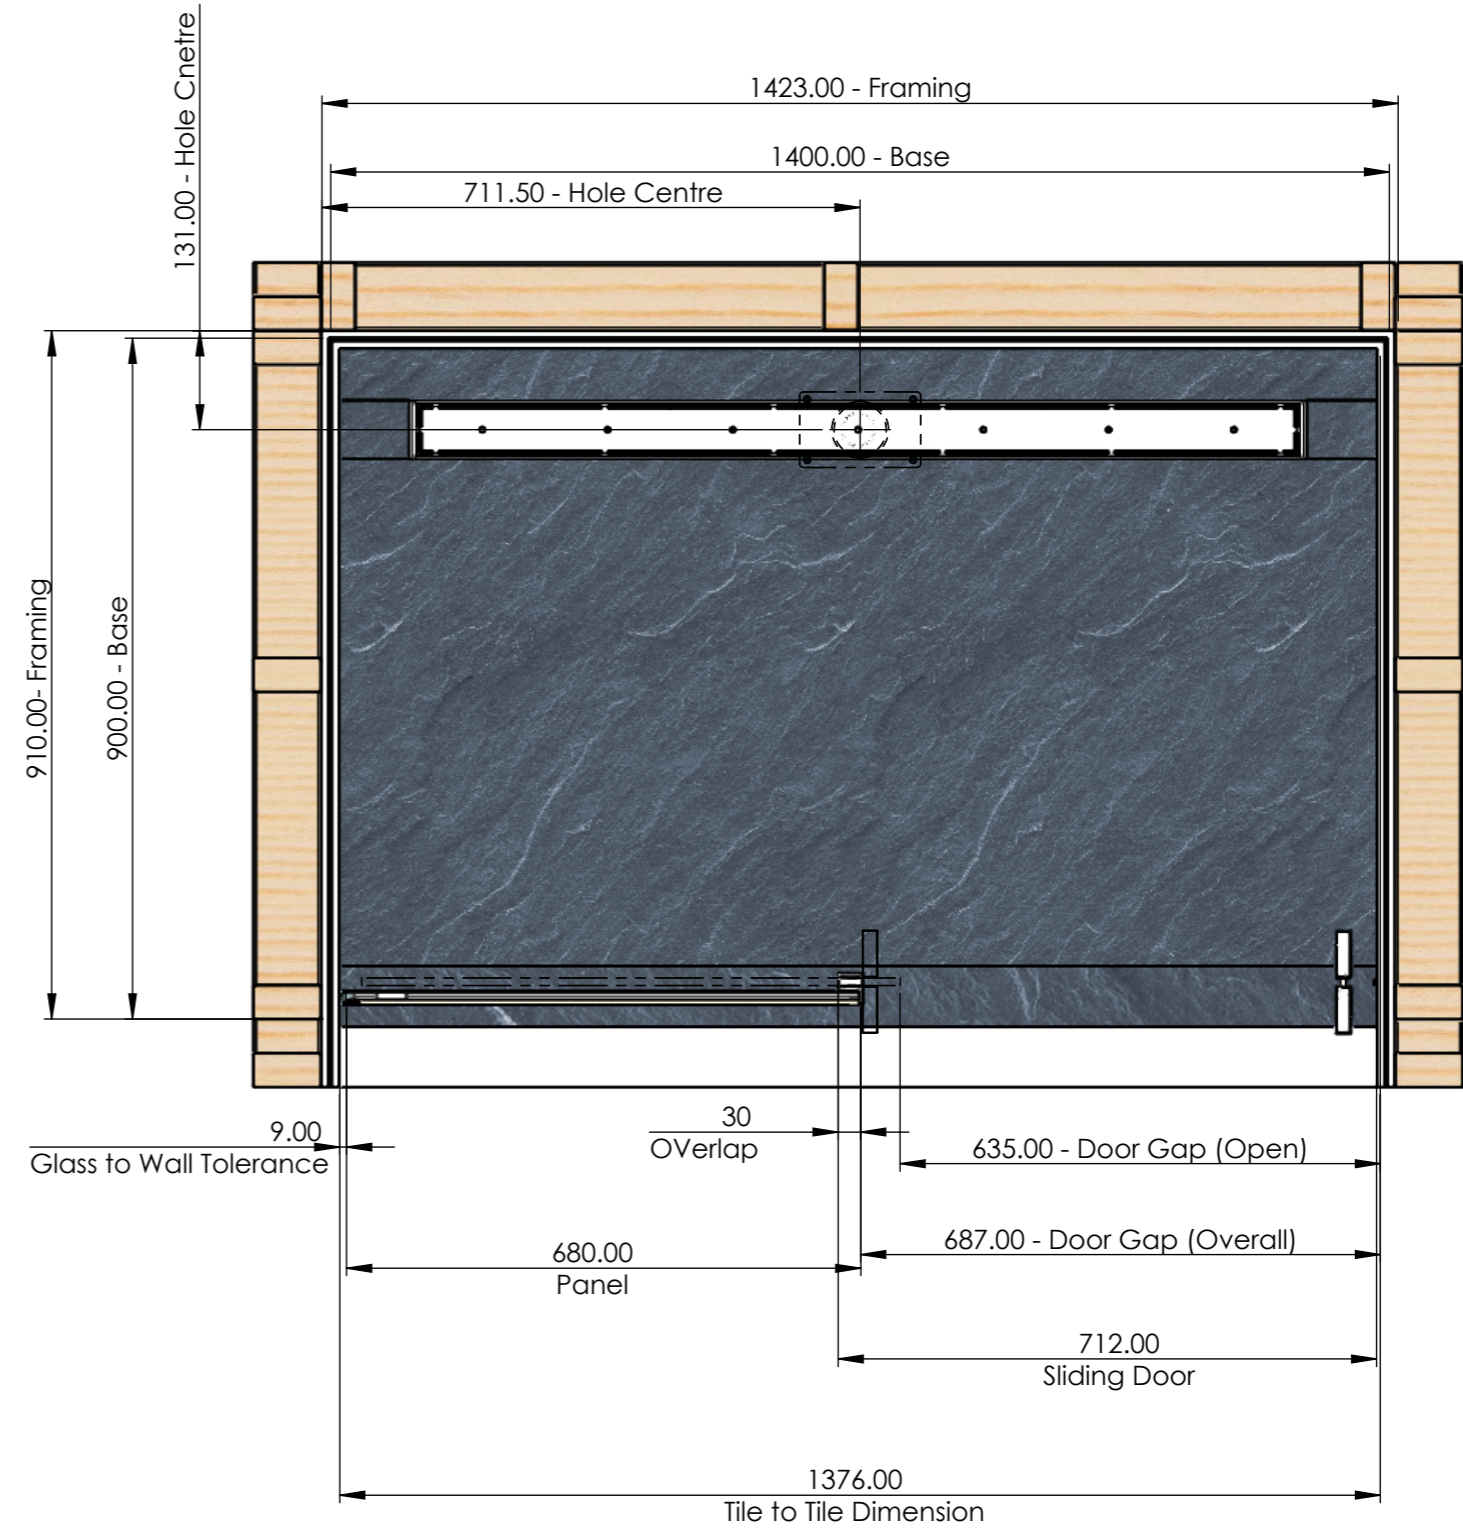

# AA1490SDCW

S	BOM NAME	QTY	LENGTH	DESCRIPTION
1	005-006L	1		Sliding Door Guide Left
2	005-006R	1		Sliding Door Guide Right
3	712.00SD	1		712.00 x 1994.00 GLASS DOOR - SD
4	680P	1		Panel 680 x 1950
5	S436	1		Glazing Wedge
5.1		1	1941	
5.2		1	675	
6	S445	1		18 x 18 Glazing Wedge
6.1		1	689	
7	S445	1		18 x 18 Glazing Channel
7.1		1	1930	-
8	S490	1		Concealed Roller Rail
8.1		1	1376	
9	S418	1		Square D Handle
10	CD1180-T	1		Channel Drain - Tile Insert id - 1180mm
11	AB31409CHW	1		Tile Over Base with Hob 1400 x 900 Channel Waste
12	S632	1		Door Bulb Seal 1994
13	CS12 - C	1		Concealed Sliding Door Roller Kit
14	PF080	1		Rectangle Puddle Flange For Channel Waste Drains - 80mm

**crest**  
showers

Customer Service  
0800 40 40 42  
sales@crestshowers.co.nz

CLIENT:  
PROJECT:  
JOB NUMBER:  
TITLE: Apex Shower - sliding door -1400 x 900 - Alcove - Channel Waste

MODEL CODE: AA1490SDCW  
COLOUR:  
DATE:  
DRAWN:

DO NOT SCALE DRAWING  
ALL DIMENSIONS IN MILLIMETER  
UNLESS SPECIFIED.  
SHEET 1 OF 1