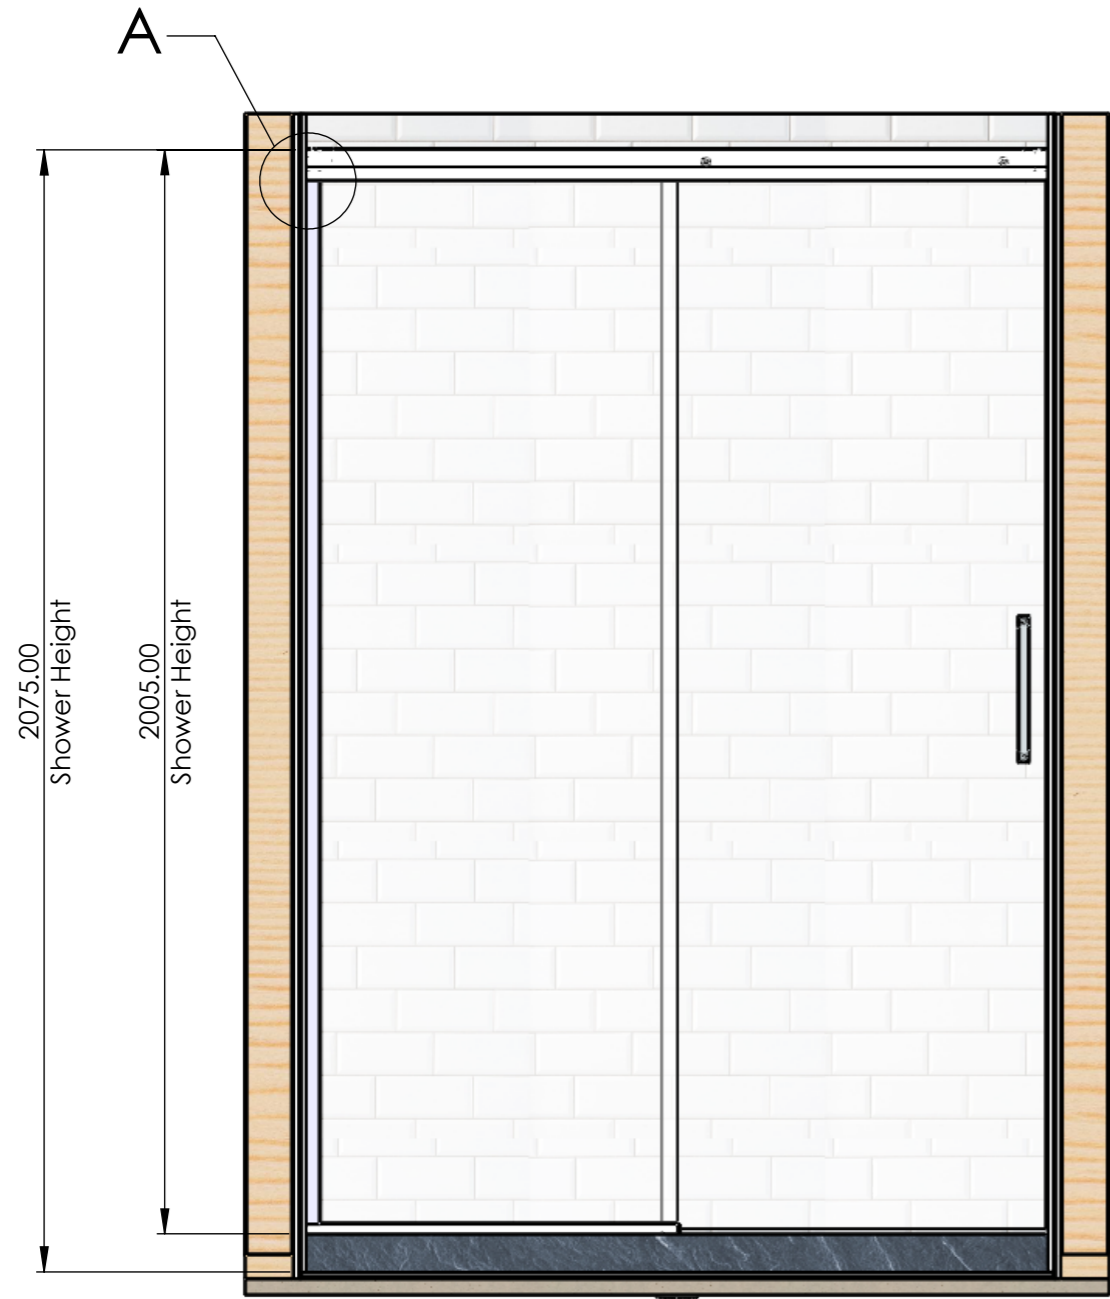

# AA1490SDCW

S	BOM NAME	QTY	LENGTH	DESCRIPTION
1	005-006L	1		Sliding Door Guide Left
2	005-006R	1		Sliding Door Guide Right
3	712.00SD	1		712.00 x 1994.00 GLASS DOOR - SD
4	680P	1		Panel 680 x 1950
5	S436	1		Glazing Wedge
5.1		1	1941	
5.2		1	675	
6	S445	1		18 x 18 Glazing Wedge
6.1		1	689	
7	S445	1		18 x 18 Glazing Channel
7.1		1	1930	-
8	S490	1		Concealed Roller Rail
8.1		1	1376	
9	S418	1		Square D Handle
10	CD1180-T	1		Channel Drain - Tile Insert id - 1180mm
11	AB31409CHW	1		Tile Over Base with Hob 1400 x 900 Channel Waste
12	S632	1		Door Bulb Seal 1994
13	CS12 - C	1		Concealed Sliding Door Roller Kit
14	PF080	1		Rectangle Puddle Flange For Channel Waste Drains - 80mm

**crest**  
showers

Customer Service  
0800 40 40 42  
sales@crestshowers.co.nz

CLIENT:  
PROJECT:  
JOB NUMBER:  
TITLE: Apex Shower - sliding door -1400 x 900 - Alcove - Channel Waste

MODEL CODE: AA1490SDCW  
COLOUR:  
DATE:  
DRAWN: