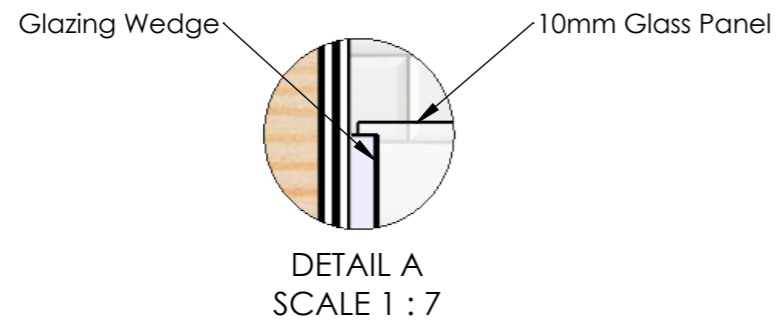

# AA1490SDCW

S	BOM NAME	QTY	LENGTH	DESCRIPTION
1	005-006L	1		Sliding Door Guide Left
2	005-006R	1		Sliding Door Guide Right
3	712.00SD	1		712.00 x 1994.00 GLASS DOOR - SD
4	680P	1		Panel 680 x 1950
5	S436	1		Glazing Wedge
5.1		1	1941	
5.2		1	675	
6	S445	1		18 x 18 Glazing Wedge
6.1		1	689	
7	S445	1		18 x 18 Glazing Channel
7.1		1	1930	-
8	S490	1		Concealed Roller Rail
8.1		1	1376	
9	S418	1		Square D Handle
10	CD1180-T	1		Channel Drain - Tile Insert id - 1180mm
11	AB31409CHW	1		Tile Over Base with Hob 1400 x 900 Channel Waste
12	S632	1		Door Bulb Seal 1994
13	CS12 - C	1		Concealed Sliding Door Roller Kit
14	PF080	1		Rectangle Puddle Flange For Channel Waste Drains - 80mm

**crest**  
showers

Customer Service  
0800 40 40 42  
sales@crestshowers.co.nz

CLIENT:  
PROJECT:  
JOB NUMBER:  
TITLE: Apex Shower - sliding door -1400 x 900 - Alcove - Channel Waste

MODEL CODE: AA1490SDCW  
COLOUR:  
DATE:  
DRAWN: