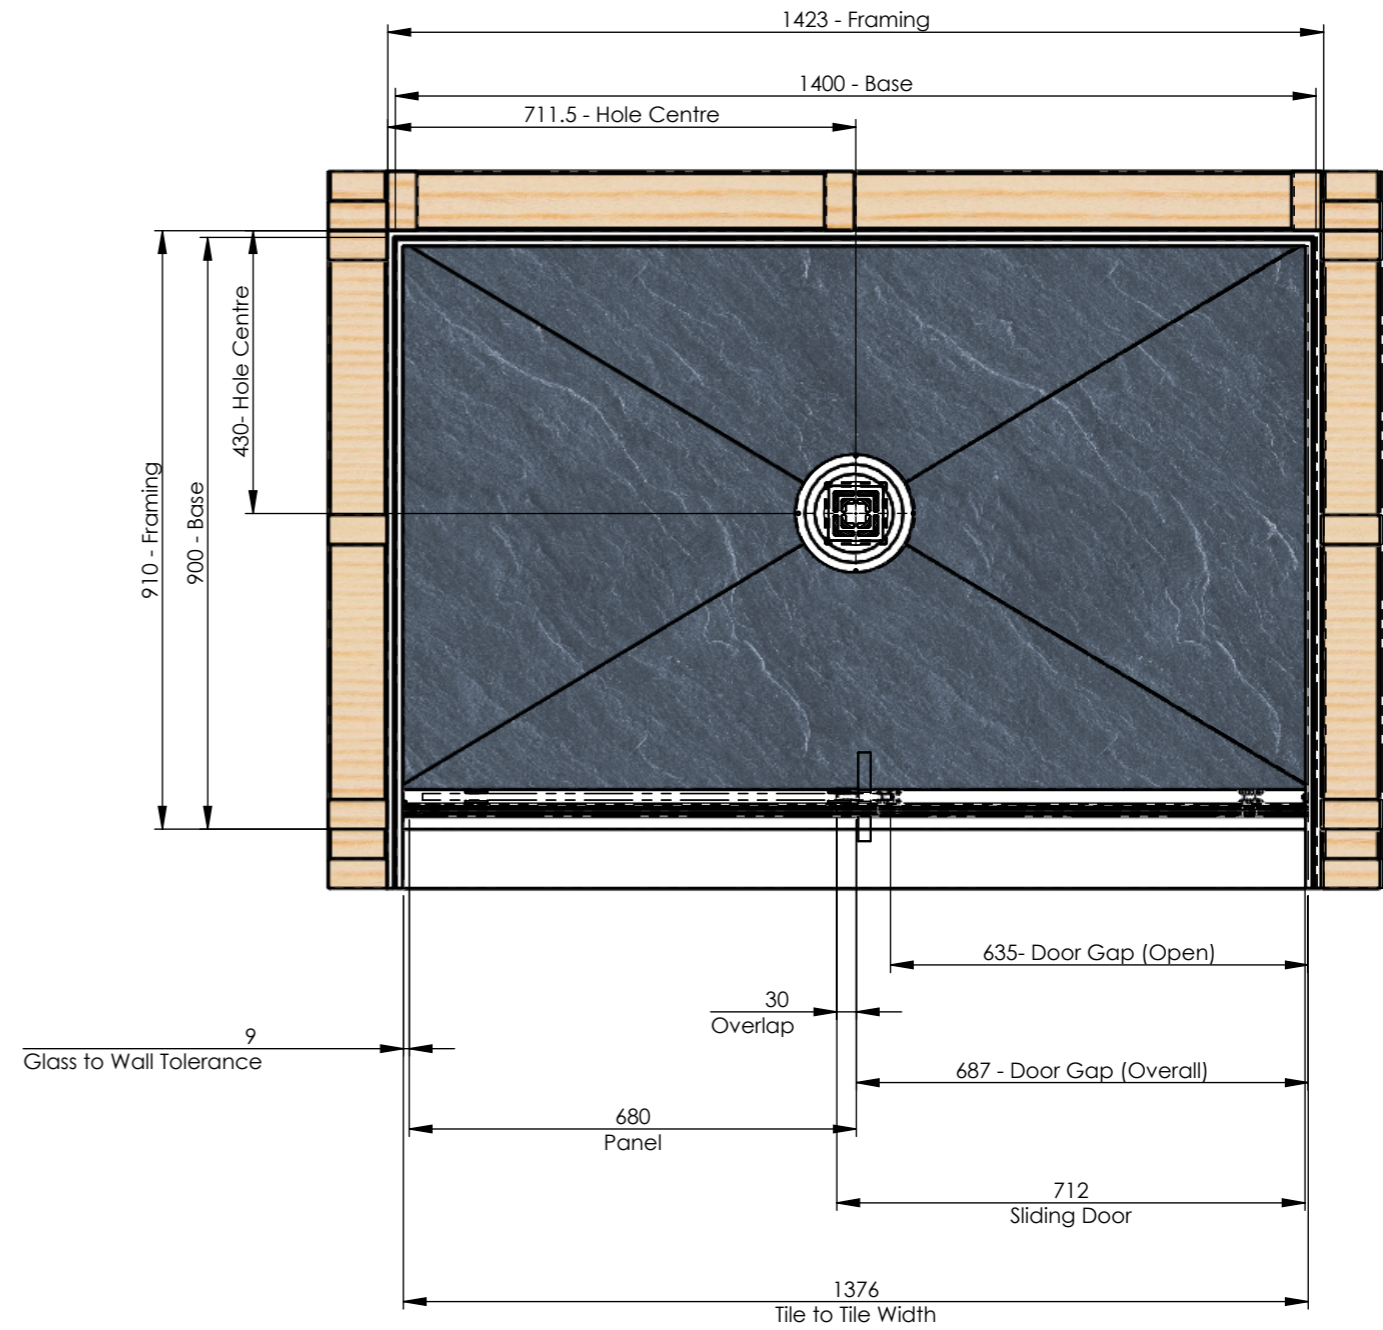

AA1490SD

DETAIL A
SCALE 1 : 1.5

Note : Allow for 10mm Tile and 2mm Grout

Customer Service 0800 40 40 42 sales@crestshowers.co.nz	CLIENT:	MODEL CODE: AA1490SD	DO NOT SCALE DRAWING ALL DIMENSIONS IN MILLIMETER UNLESS SPECIFIED. SHEET 1 OF 1
	PROJECT:	COLOUR:	
	JOB NUMBER:	DATE:	
	TITLE: Apex Shower - Sliding Door- 1400 x 900- Alcove- Centre Waste	DRAWN:	

S	BOM NAME	QTY	LENGTH	DESCRIPTION
1	712.00SD	1		712.00 x 1994.00 GLASS DOOR - SD
2	680P	1		Panel 680 x 1950
3	005-006L	1		Sliding Door Guide Left
4	005-006R	1		Sereno Sliding Door Guide Right Hand
5	S436	1		Glazing Wedge
5.1		1	1941.00	
5.2		1	675.00	
6	S445	1		18 x 18 Glazing Wedge
6.1		1	689.00	
7	S445	1		18 x 18 Glazing Channel
7.1		1	1930.00	-
8	S490	1		Concealed Roller Rail
8.1		1	1376.00	
9	S418	1		Square D Handle
10	AB31409	1		Tile Over Base with hobs 1400x900 Centre waste alcove
11	S632	1		Door Bulb Seal 1994
12	CS12 - C	1		Concealed Sliding Door Roller Kit
13	STS106	1		Easy Clean Waste - Tile Insert Lid

Customer Service 0800 40 40 42 sales@crestshowers.co.nz	CLIENT:	MODEL CODE: AA1490SD	DO NOT SCALE DRAWING ALL DIMENSIONS IN MILLIMETER UNLESS SPECIFIED. SHEET 1 OF 1
	PROJECT:	COLOUR:	
	JOB NUMBER:	DATE:	
	TITLE:	DRAWN:	