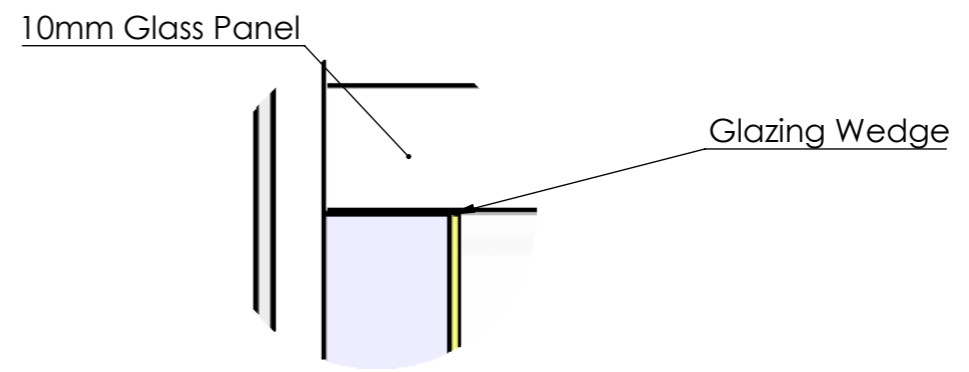

AA1490SD

DETAIL A
SCALE 1 : 1.5

Note : Allow for 10mm Tile and 2mm Grout

Customer Service 0800 40 40 42 sales@crestshowers.co.nz	CLIENT:	MODEL CODE: AA1490SD	DO NOT SCALE DRAWING ALL DIMENSIONS IN MILLIMETER UNLESS SPECIFIED. SHEET 1 OF 1
	PROJECT:	COLOUR:	
	JOB NUMBER:	DATE:	
	TITLE: Apex Shower - Sliding Door- 1400 x 900- Alcove- Centre Waste	DRAWN:	

S	BOM NAME	QTY	LENGTH	DESCRIPTION
1	712.00SD	1		712.00 x 1994.00 GLASS DOOR - SD
2	680P	1		Panel 680 x 1950
3	005-006L	1		Sliding Door Guide Left
4	005-006R	1		Sereno Sliding Door Guide Right Hand
5	S436	1		Glazing Wedge
5.1		1	1941.00	
5.2		1	675.00	
6	S445	1		18 x 18 Glazing Wedge
6.1		1	689.00	
7	S445	1		18 x 18 Glazing Channel
7.1		1	1930.00	-
8	S490	1		Concealed Roller Rail
8.1		1	1376.00	
9	S418	1		Square D Handle
10	AB31409	1		Tile Over Base with hobs 1400x900 Centre waste alcove
11	S632	1		Door Bulb Seal 1994
12	CS12 - C	1		Concealed Sliding Door Roller Kit
13	STS106	1		Easy Clean Waste - Tile Insert Lid