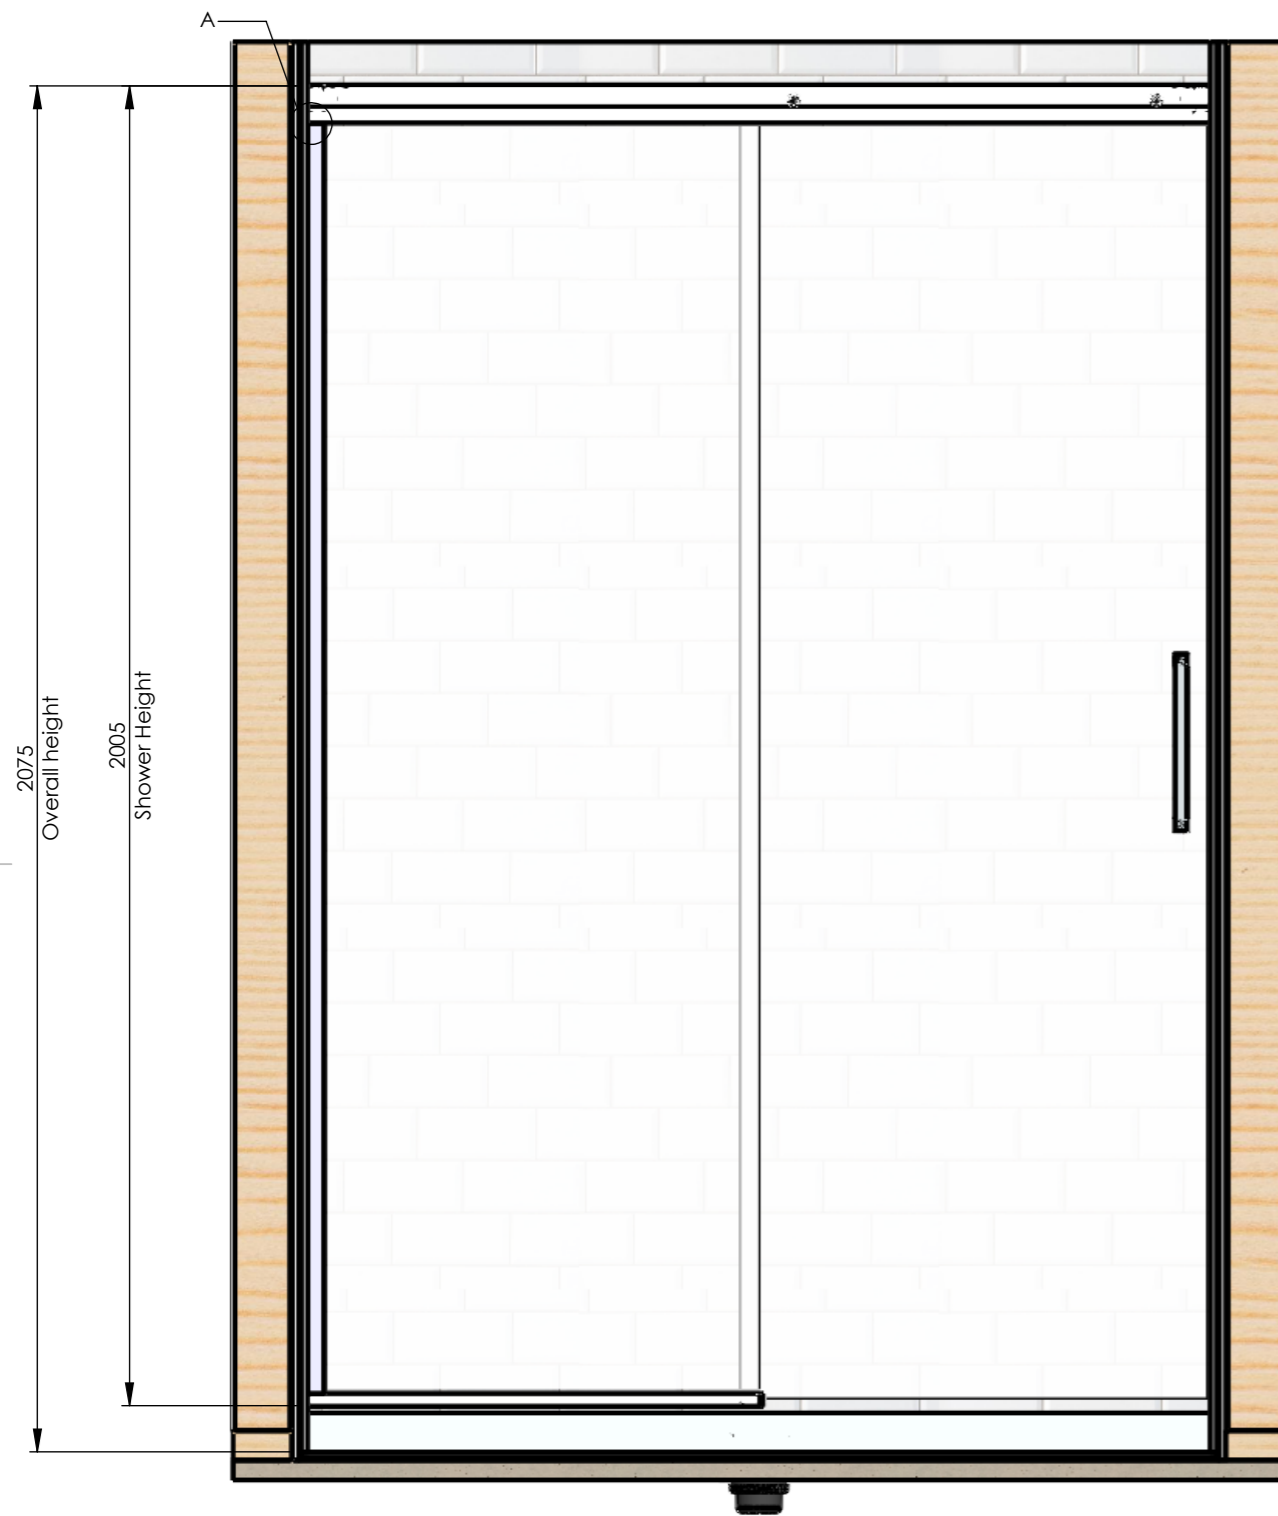

AA1490SD

DETAIL A
SCALE 1 : 1.5

Note : Allow for 10mm Tile and 2mm Grout

Customer Service 0800 40 40 42 sales@crestshowers.co.nz	CLIENT:	MODEL CODE: AA1490SD	DO NOT SCALE DRAWING ALL DIMENSIONS IN MILLIMETER UNLESS SPECIFIED. SHEET 1 OF 1
	PROJECT:	COLOUR:	
	JOB NUMBER:	DATE:	
	TITLE: Apex Shower - Sliding Door- 1400 x 900- Alcove- Centre Waste	DRAWN:	

S	BOM NAME	QTY	LENGTH	DESCRIPTION
1	712.00SD	1		712.00 x 1994.00 GLASS DOOR - SD
2	680P	1		Panel 680 x 1950
3	005-006L	1		Sliding Door Guide Left
4	005-006R	1		Sereno Sliding Door Guide Right Hand
5	S436	1		Glazing Wedge
5.1		1	1941.00	
5.2		1	675.00	
6	S445	1		18 x 18 Glazing Wedge
6.1		1	689.00	
7	S445	1		18 x 18 Glazing Channel
7.1		1	1930.00	-
8	S490	1		Concealed Roller Rail
8.1		1	1376.00	
9	S418	1		Square D Handle
10	AB31409	1		Tile Over Base with hobs 1400x900 Centre waste alcove
11	S632	1		Door Bulb Seal 1994
12	CS12 - C	1		Concealed Sliding Door Roller Kit
13	STS106	1		Easy Clean Waste - Tile Insert Lid

Customer Service 0800 40 40 42 sales@crestshowers.co.nz	CLIENT:	MODEL CODE: AA1490SD	DO NOT SCALE DRAWING ALL DIMENSIONS IN MILLIMETER UNLESS SPECIFIED. SHEET 1 OF 1
	PROJECT:	COLOUR:	
	JOB NUMBER:	DATE:	
	TITLE:	DRAWN:	