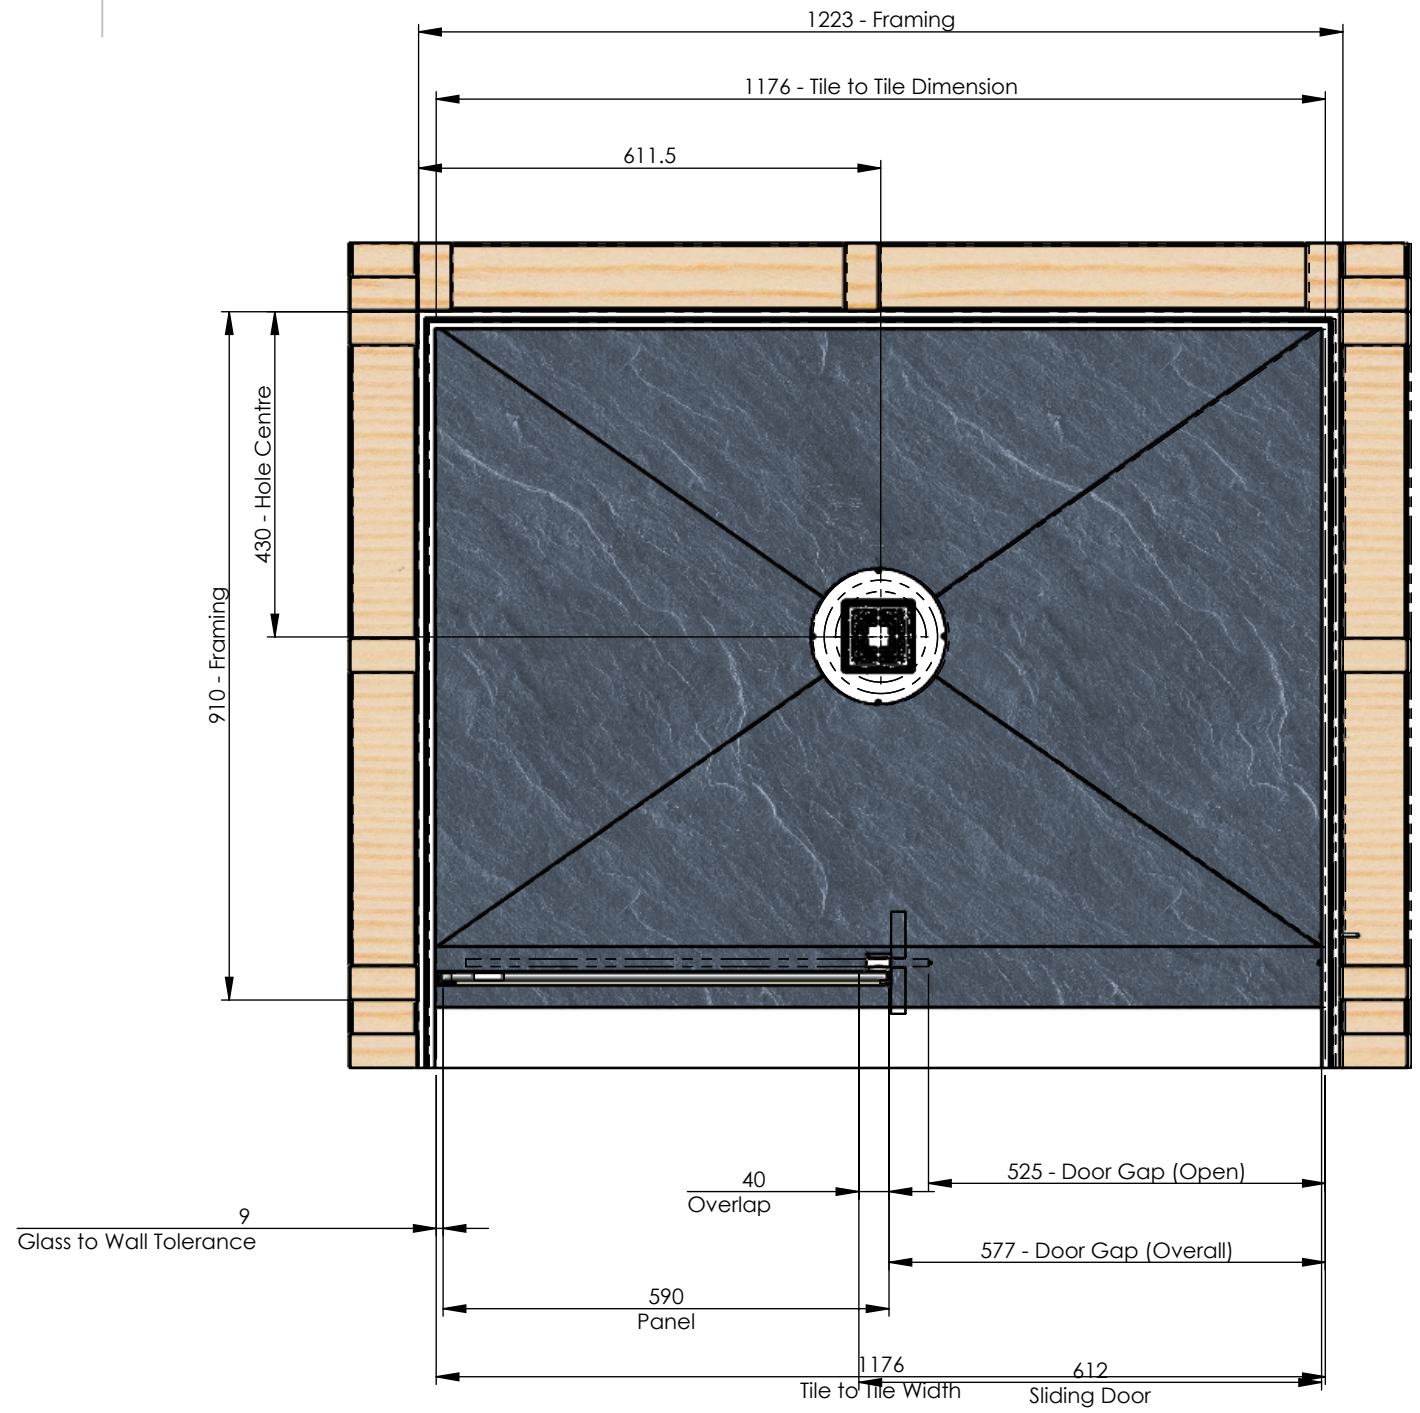

AA1290SD

DETAIL A
SCALE 1 : 1.5

Note : Allow for 10mm Tile and 2mm Grout

Customer Service
0800 40 40 42
sales@crestshowers.co.nz

CLIENT:
PROJECT:
JOB NUMBER:
TITLE: Apex Shower - Sliding Door- 1200 x 900- Alcove- Centre Waste

MODEL CODE: AA1290SD
COLOUR:
DATE:
DRAWN:

DO NOT SCALE DRAWING
ALL DIMENSIONS IN MILLIMETER
UNLESS SPECIFIED.
SHEET 1 OF 1

S	BOM NAME	QTY	LENGTH	DESCRIPTION
1	005-006L	1		Sliding Door Guide Left
2	005-006R	1		Sliding Door Guide Right
3	612.00SD	1		612.00 x 1994.00 GLASS DOOR - SD
4	590P	1		Panel 590 x 1950
5	S445	1		18 x 18 Glazing Wedge
5.1		1	599.00	
6	S445	1		18 x 18 Glazing Channel
6.1		1	1930.00	-
7	S490	1		Concealed Roller Rail
7.1		1	1176.00	
8	S418	1		Square D Handle
9	S436	1		Glazing Wedge
9.1	S436	1	1940.95	S436 Glazing Wedge
9.2	S436	1	585.00	S436 Glazing Wedge
10	S632	1		Door Bulb Seal 1994
11	CS12 - C	1		Concealed Sliding Door Roller Kit
12	AB31290	1		Tile Over Base with hobs 1200x900 Centre waste alcove
13	STS106	1		Easy Clean Waste - Tile Insert Lid

Customer Service 0800 40 40 42 sales@crestshowers.co.nz	CLIENT:	MODEL CODE: AA1290SD	DO NOT SCALE DRAWING ALL DIMENSIONS IN MILLIMETER UNLESS SPECIFIED. SHEET 1 OF 1
	PROJECT:	COLOUR:	
	JOB NUMBER:	DATE:	
	TITLE:	DRAWN:	