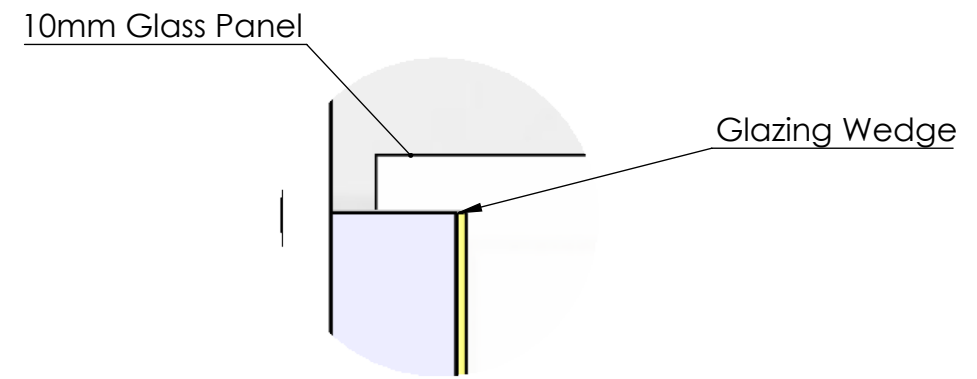

AA1290SD

DETAIL A
SCALE 1 : 1.5

Note : Allow for 10mm Tile and 2mm Grout

Customer Service
0800 40 40 42
sales@crestshowers.co.nz

CLIENT:
PROJECT:
JOB NUMBER:
TITLE: Apex Shower - Sliding Door- 1200 x 900- Alcove- Centre Waste

MODEL CODE: AA1290SD
COLOUR:
DATE:
DRAWN:

DO NOT SCALE DRAWING
ALL DIMENSIONS IN MILLIMETER
UNLESS SPECIFIED.
SHEET 1 OF 1

S	BOM NAME	QTY	LENGTH	DESCRIPTION
1	005-006L	1		Sliding Door Guide Left
2	005-006R	1		Sliding Door Guide Right
3	612.00SD	1		612.00 x 1994.00 GLASS DOOR - SD
4	590P	1		Panel 590 x 1950
5	S445	1		18 x 18 Glazing Wedge
5.1		1	599.00	
6	S445	1		18 x 18 Glazing Channel
6.1		1	1930.00	-
7	S490	1		Concealed Roller Rail
7.1		1	1176.00	
8	S418	1		Square D Handle
9	S436	1		Glazing Wedge
9.1	S436	1	1940.95	S436 Glazing Wedge
9.2	S436	1	585.00	S436 Glazing Wedge
10	S632	1		Door Bulb Seal 1994
11	CS12 - C	1		Concealed Sliding Door Roller Kit
12	AB31290	1		Tile Over Base with hobs 1200x900 Centre waste alcove
13	STS106	1		Easy Clean Waste - Tile Insert Lid