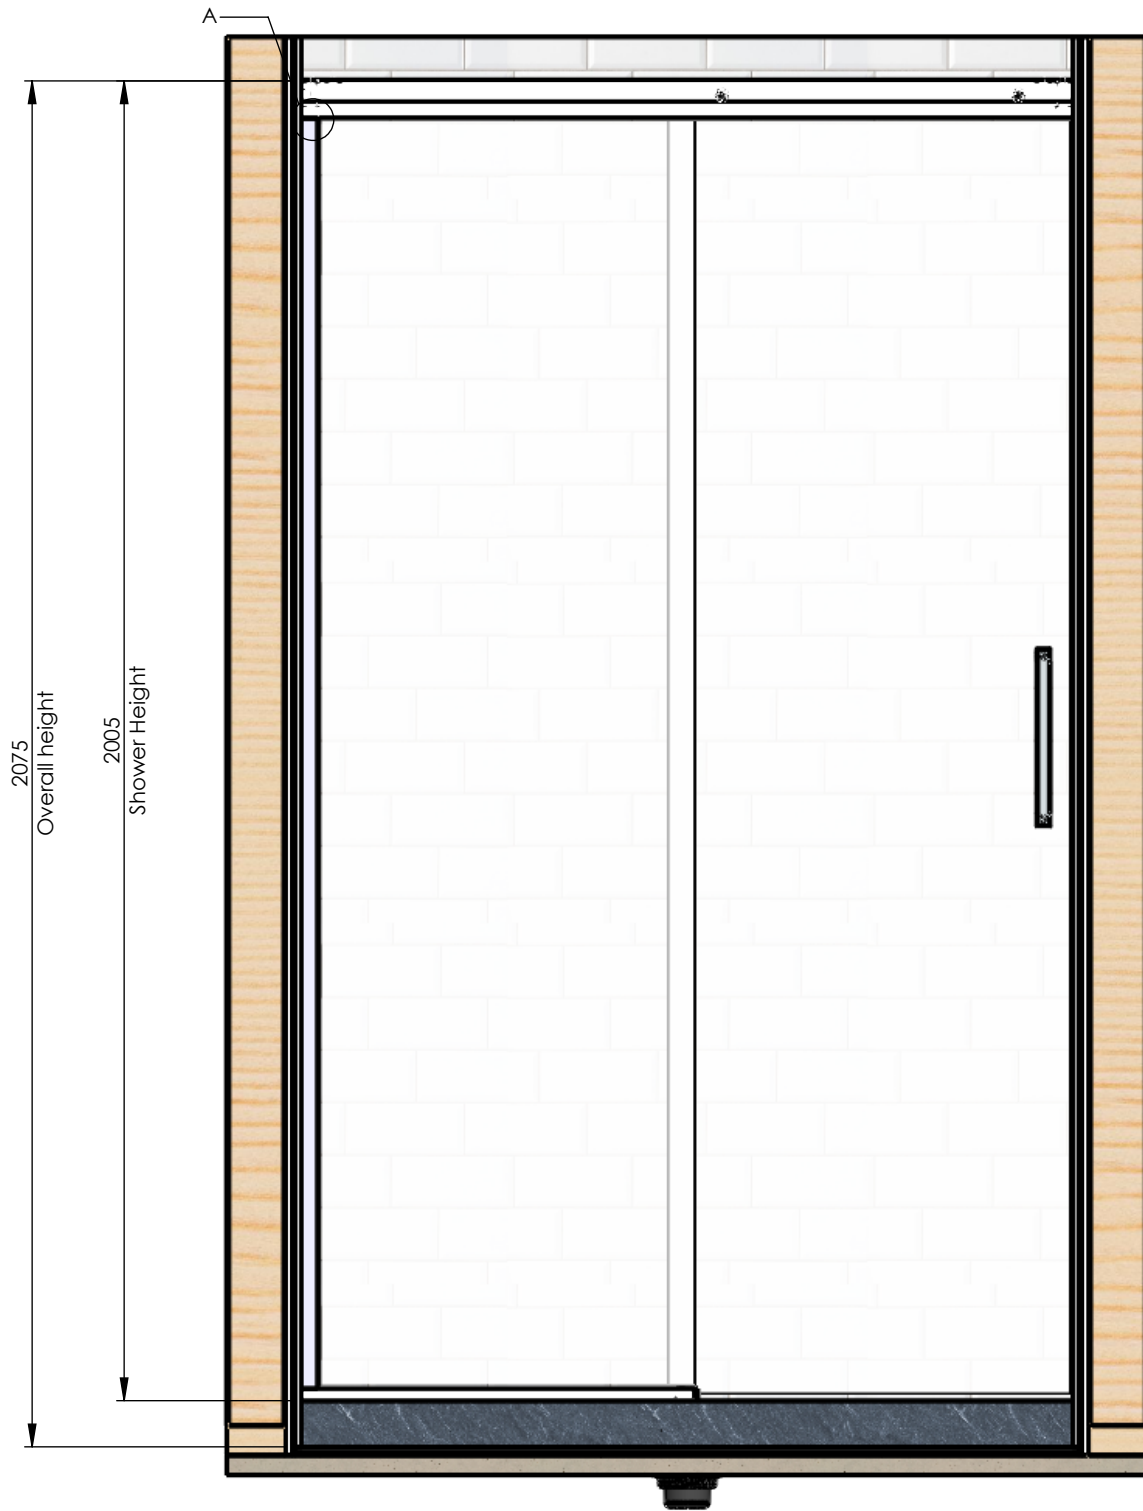

AA1290SD

DETAIL A
SCALE 1 : 1.5

Note : Allow for 10mm Tile and 2mm Grout

Customer Service
0800 40 40 42
sales@crestshowers.co.nz

CLIENT:
PROJECT:
JOB NUMBER:
TITLE: Apex Shower - Sliding Door- 1200 x 900- Alcove- Centre Waste

MODEL CODE: AA1290SD
COLOUR:
DATE:
DRAWN:

DO NOT SCALE DRAWING
ALL DIMENSIONS IN MILLIMETER
UNLESS SPECIFIED.
SHEET 1 OF 1

S	BOM NAME	QTY	LENGTH	DESCRIPTION
1	005-006L	1		Sliding Door Guide Left
2	005-006R	1		Sliding Door Guide Right
3	612.00SD	1		612.00 x 1994.00 GLASS DOOR - SD
4	590P	1		Panel 590 x 1950
5	S445	1		18 x 18 Glazing Wedge
5.1		1	599.00	
6	S445	1		18 x 18 Glazing Channel
6.1		1	1930.00	-
7	S490	1		Concealed Roller Rail
7.1		1	1176.00	
8	S418	1		Square D Handle
9	S436	1		Glazing Wedge
9.1	S436	1	1940.95	S436 Glazing Wedge
9.2	S436	1	585.00	S436 Glazing Wedge
10	S632	1		Door Bulb Seal 1994
11	CS12 - C	1		Concealed Sliding Door Roller Kit
12	AB31290	1		Tile Over Base with hobs 1200x900 Centre waste alcove
13	STS106	1		Easy Clean Waste - Tile Insert Lid

Customer Service 0800 40 40 42 sales@crestshowers.co.nz	CLIENT:	MODEL CODE: AA1290SD	DO NOT SCALE DRAWING ALL DIMENSIONS IN MILLIMETER UNLESS SPECIFIED. SHEET 1 OF 1
	PROJECT:	COLOUR:	
	JOB NUMBER:	DATE:	
	TITLE:	DRAWN:	