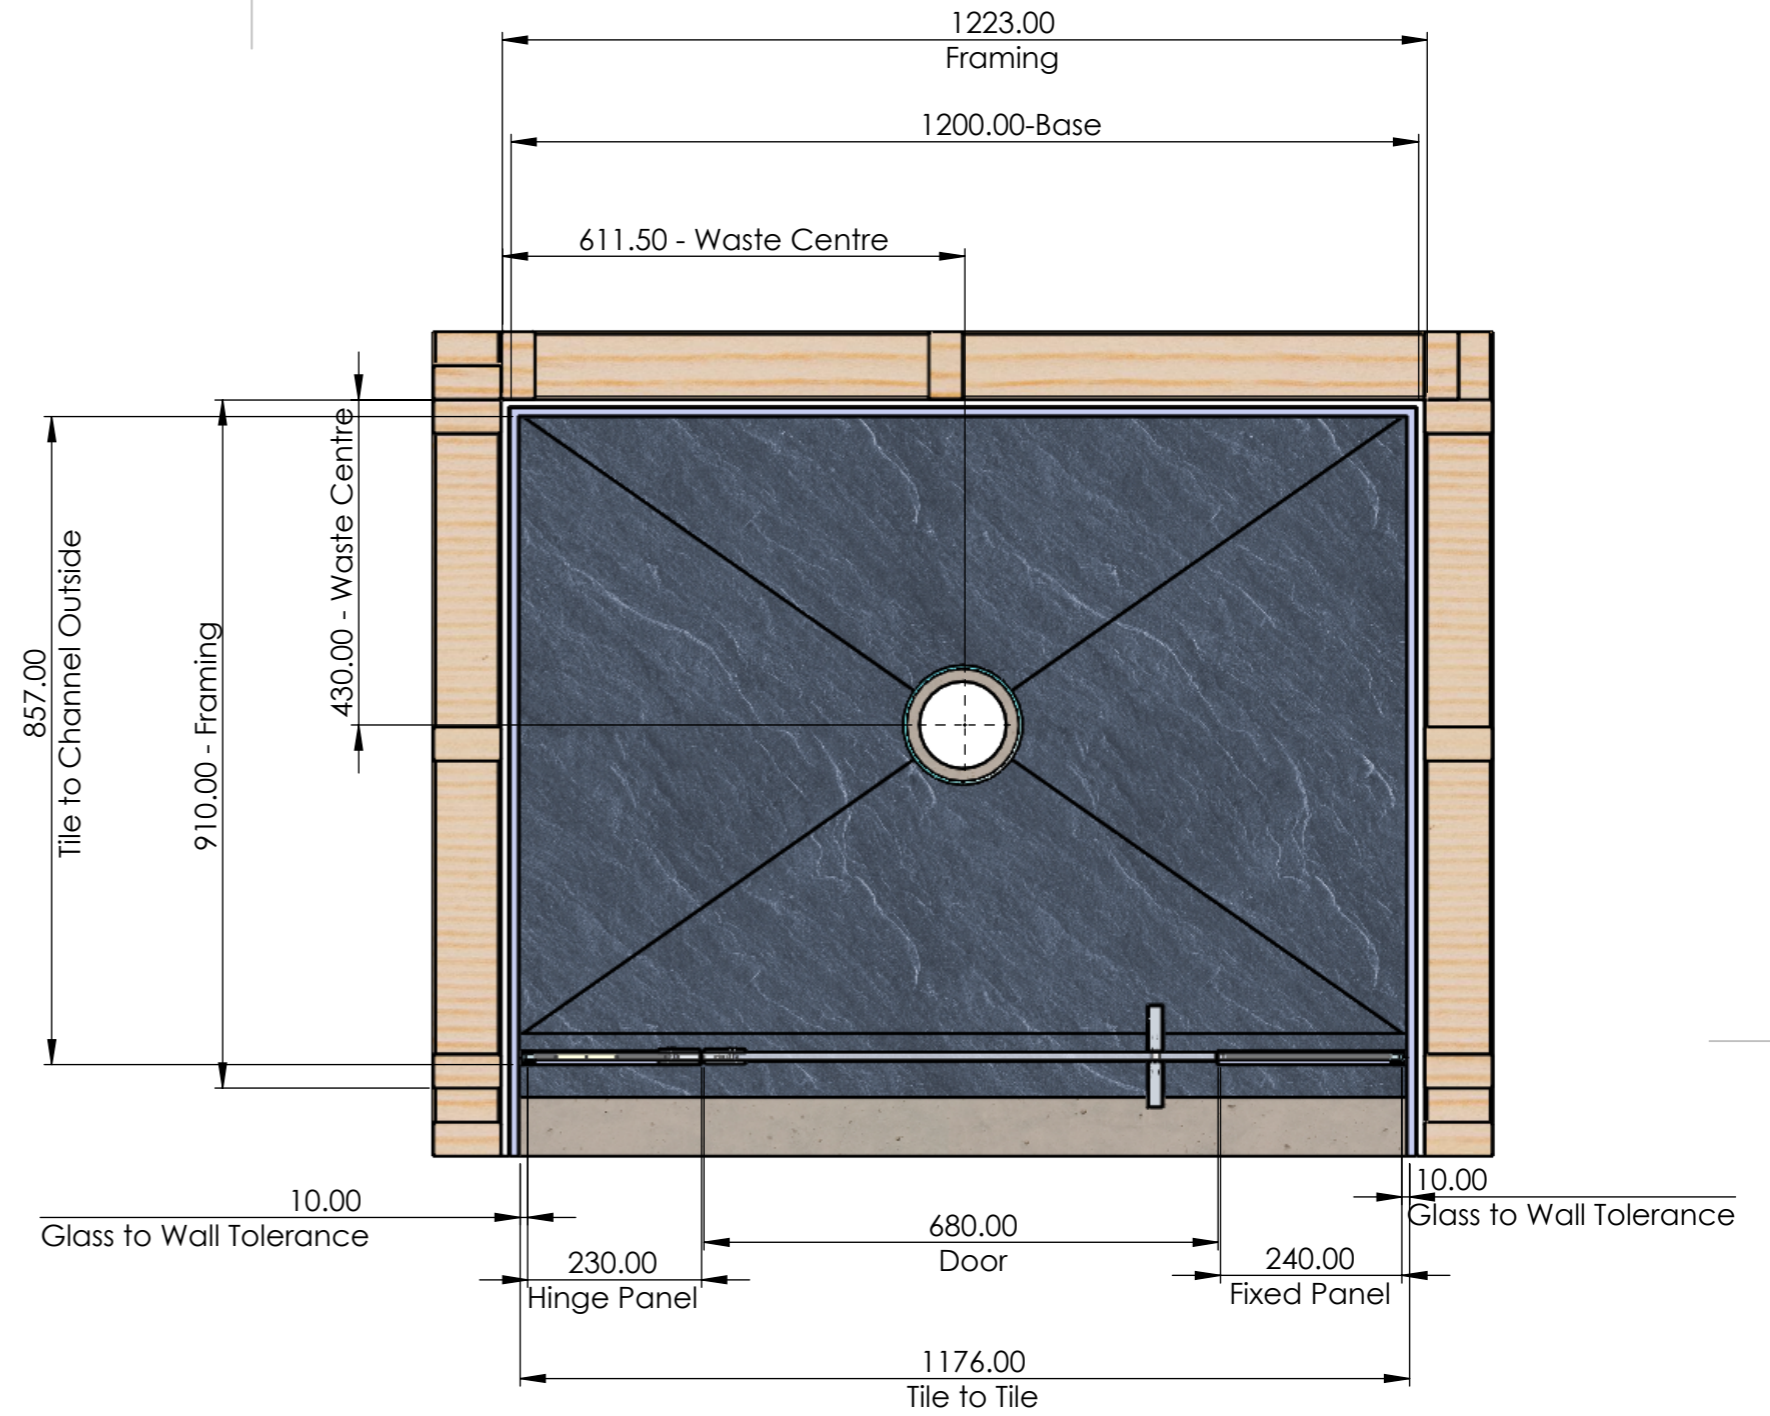

AA1290

Note : Allow for 10mm Tile and 2mm Grout

Customer Service
0800 40 40 42
sales@crestshowers.co.nz

CLIENT:
PROJECT:
JOB NUMBER:
TITLE: Apex 1200 x 900 Centre Waste Alcove

MODEL CODE: AA1290
COLOUR:
DATE:
DRAWN:

DO NOT SCALE DRAWING
ALL DIMENSIONS IN MILLIMETER
UNLESS SPECIFIED.
SHEET 1 OF 1

8	7	6	5	4	3
S	BOM NAME	QTY	LENGTH	DESCRIPTION	
1	AB31209	1		Tile Over Base with hobs 1200x900 Centre waste alcove	
2	680D	1		Shower Door 680W x 1945 with 2 hinge cut outs	
3	230PC	1		Hinge Panel 230 x 1950	
4	240P	1		Panel 240 x 1950	
5	S445	1		18 x 18 Floor Channel	
5.1	S445	1	240	S445 Sereno Glazing Channel 18 x 18mm	
5.2	S445	1	250	S445 Sereno Glazing Channel 18 x 18mm	
6	S445	2	1940.00	WALL CHANNEL	
7	S436	1			
7.1	S436	1	232	S436 Glazing Wedge	
7.2	S436	1	1951	S436 Glazing Wedge	
7.3	S436	1	242	S436 Glazing Wedge	
7.4	S436	1	1951	S436 Glazing Wedge	
8	STS106	1		Easy Clean Waste - Tile Insert Lid	
9	S180	2		Shower Door hinge 180 degree	
10	S626	1	680.00	Door to Floor Drip strip seal for 10mm Glass	
11	EC2-S	2		18 x 18 End Cap	
12	S418	1		Square D Handle	