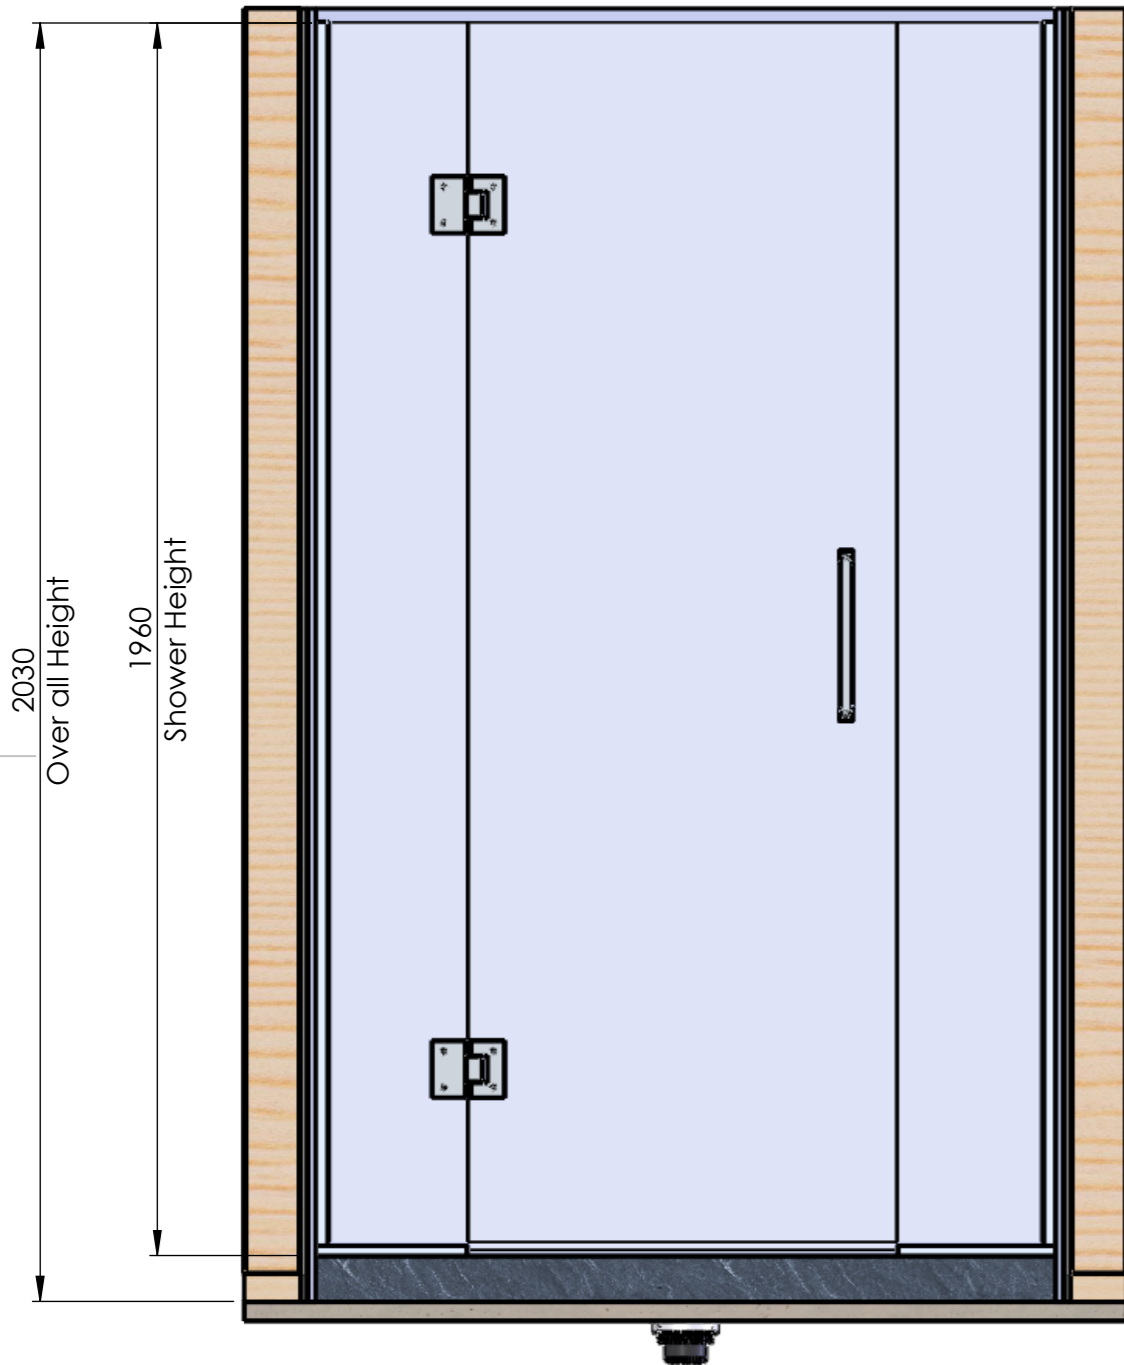

AA1290

Note : Allow for 10mm Tile and 2mm Grout

Customer Service
0800 40 40 42
sales@crestshowers.co.nz

CLIENT:
PROJECT:
JOB NUMBER:
TITLE: Apex 1200 x 900 Centre Waste Alcove

MODEL CODE: AA1290
COLOUR:
DATE:
DRAWN:

DO NOT SCALE DRAWING
ALL DIMENSIONS IN MILLIMETER
UNLESS SPECIFIED.
SHEET 1 OF 1

8	7	6	5	4	3
S	BOM NAME	QTY	LENGTH	DESCRIPTION	
1	AB31209	1		Tile Over Base with hobs 1200x900 Centre waste alcove	
2	680D	1		Shower Door 680W x 1945 with 2 hinge cut outs	
3	230PC	1		Hinge Panel 230 x 1950	
4	240P	1		Panel 240 x 1950	
5	S445	1		18 x 18 Floor Channel	
5.1	S445	1	240	S445 Sereno Glazing Channel 18 x 18mm	
5.2	S445	1	250	S445 Sereno Glazing Channel 18 x 18mm	
6	S445	2	1940.00	WALL CHANNEL	
7	S436	1			
7.1	S436	1	232	S436 Glazing Wedge	
7.2	S436	1	1951	S436 Glazing Wedge	
7.3	S436	1	242	S436 Glazing Wedge	
7.4	S436	1	1951	S436 Glazing Wedge	
8	STS106	1		Easy Clean Waste - Tile Insert Lid	
9	S180	2		Shower Door hinge 180 degree	
10	S626	1	680.00	Door to Floor Drip strip seal for 10mm Glass	
11	EC2-S	2		18 x 18 End Cap	
12	S418	1		Square D Handle	