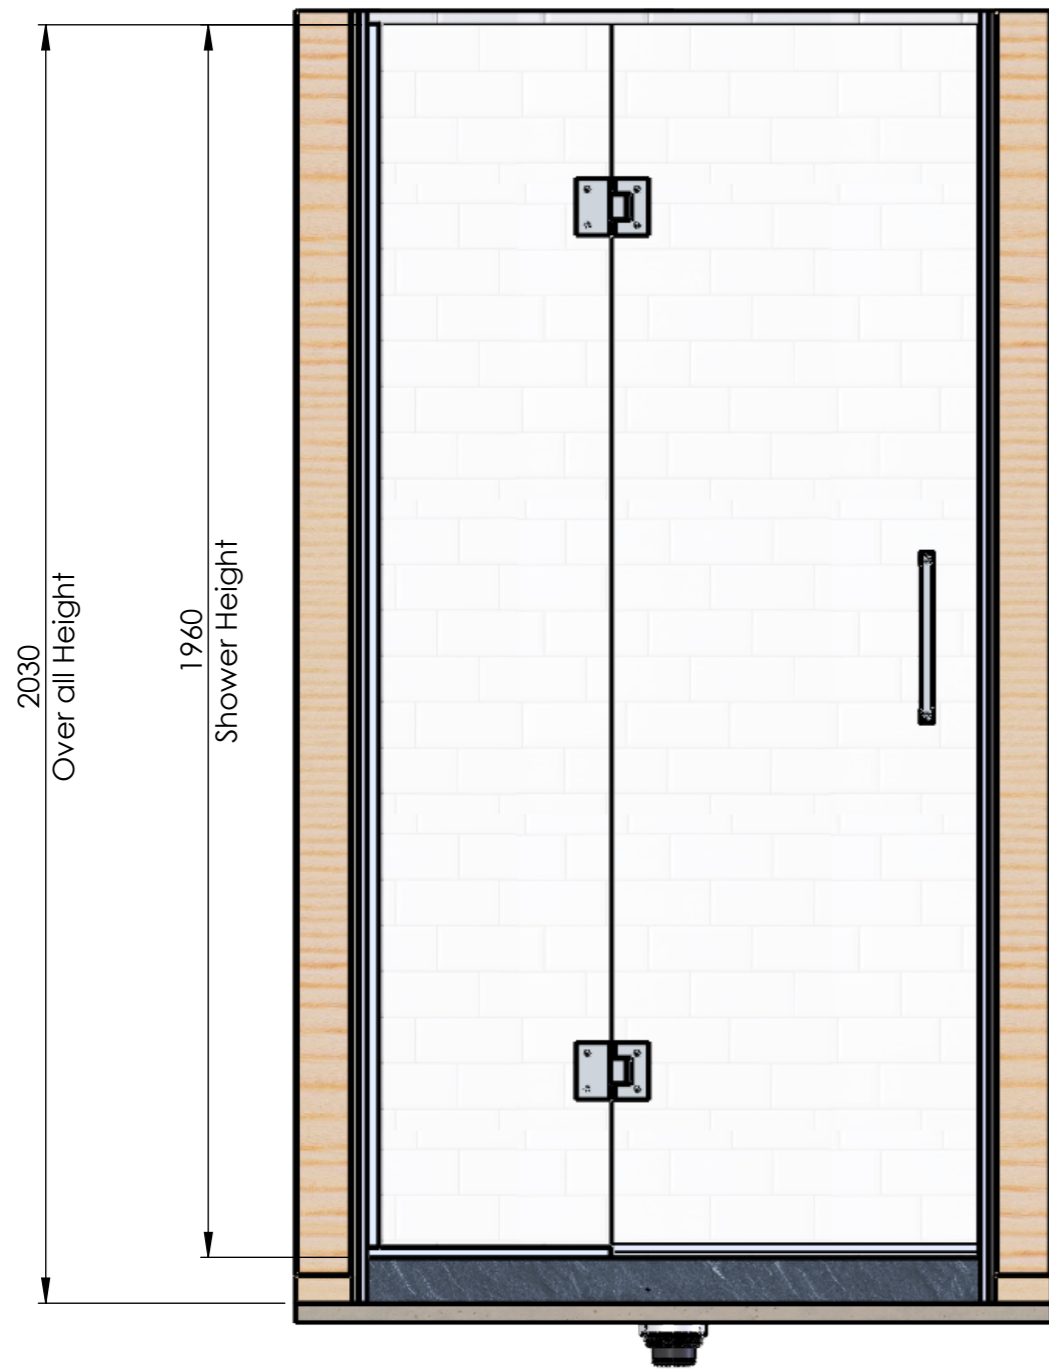

AA1010

S	BOM NAME	QTY	LENGTH	DESCRIPTION
1	AB31010	1		Tile Over Base with hobs 1000x1000 Centre waste alcove
2	580D	1		Shower Door 580W x 1945 with 2 hinge cut outs
3	380PC	1		Hinge Panel 380 x 1950
4	S445	1		S445 Sereno Glazing Channel 18 x 18mm
4.1	S445	1	388	S445 Sereno Glazing Channel 18 x 18mm
5	S445	1	1940.00	WALL CHANNEL
6	S436	1		Glazing Wedge
6.1	S436	1	380	S436 Glazing Wedge
6.2	S436	1	1951	S436 Glazing Wedge
7	STS106	1		Easy Clean Waste - Tile Insert Lid
8	S180	2		Shower Door hinge 180 degree
9	S626	1	580.00	Door to Floor Drip strip seal for 10mm Glass
10	EC2-S	1		18 x 18 End Cap
11	S418	1		Square D Handle