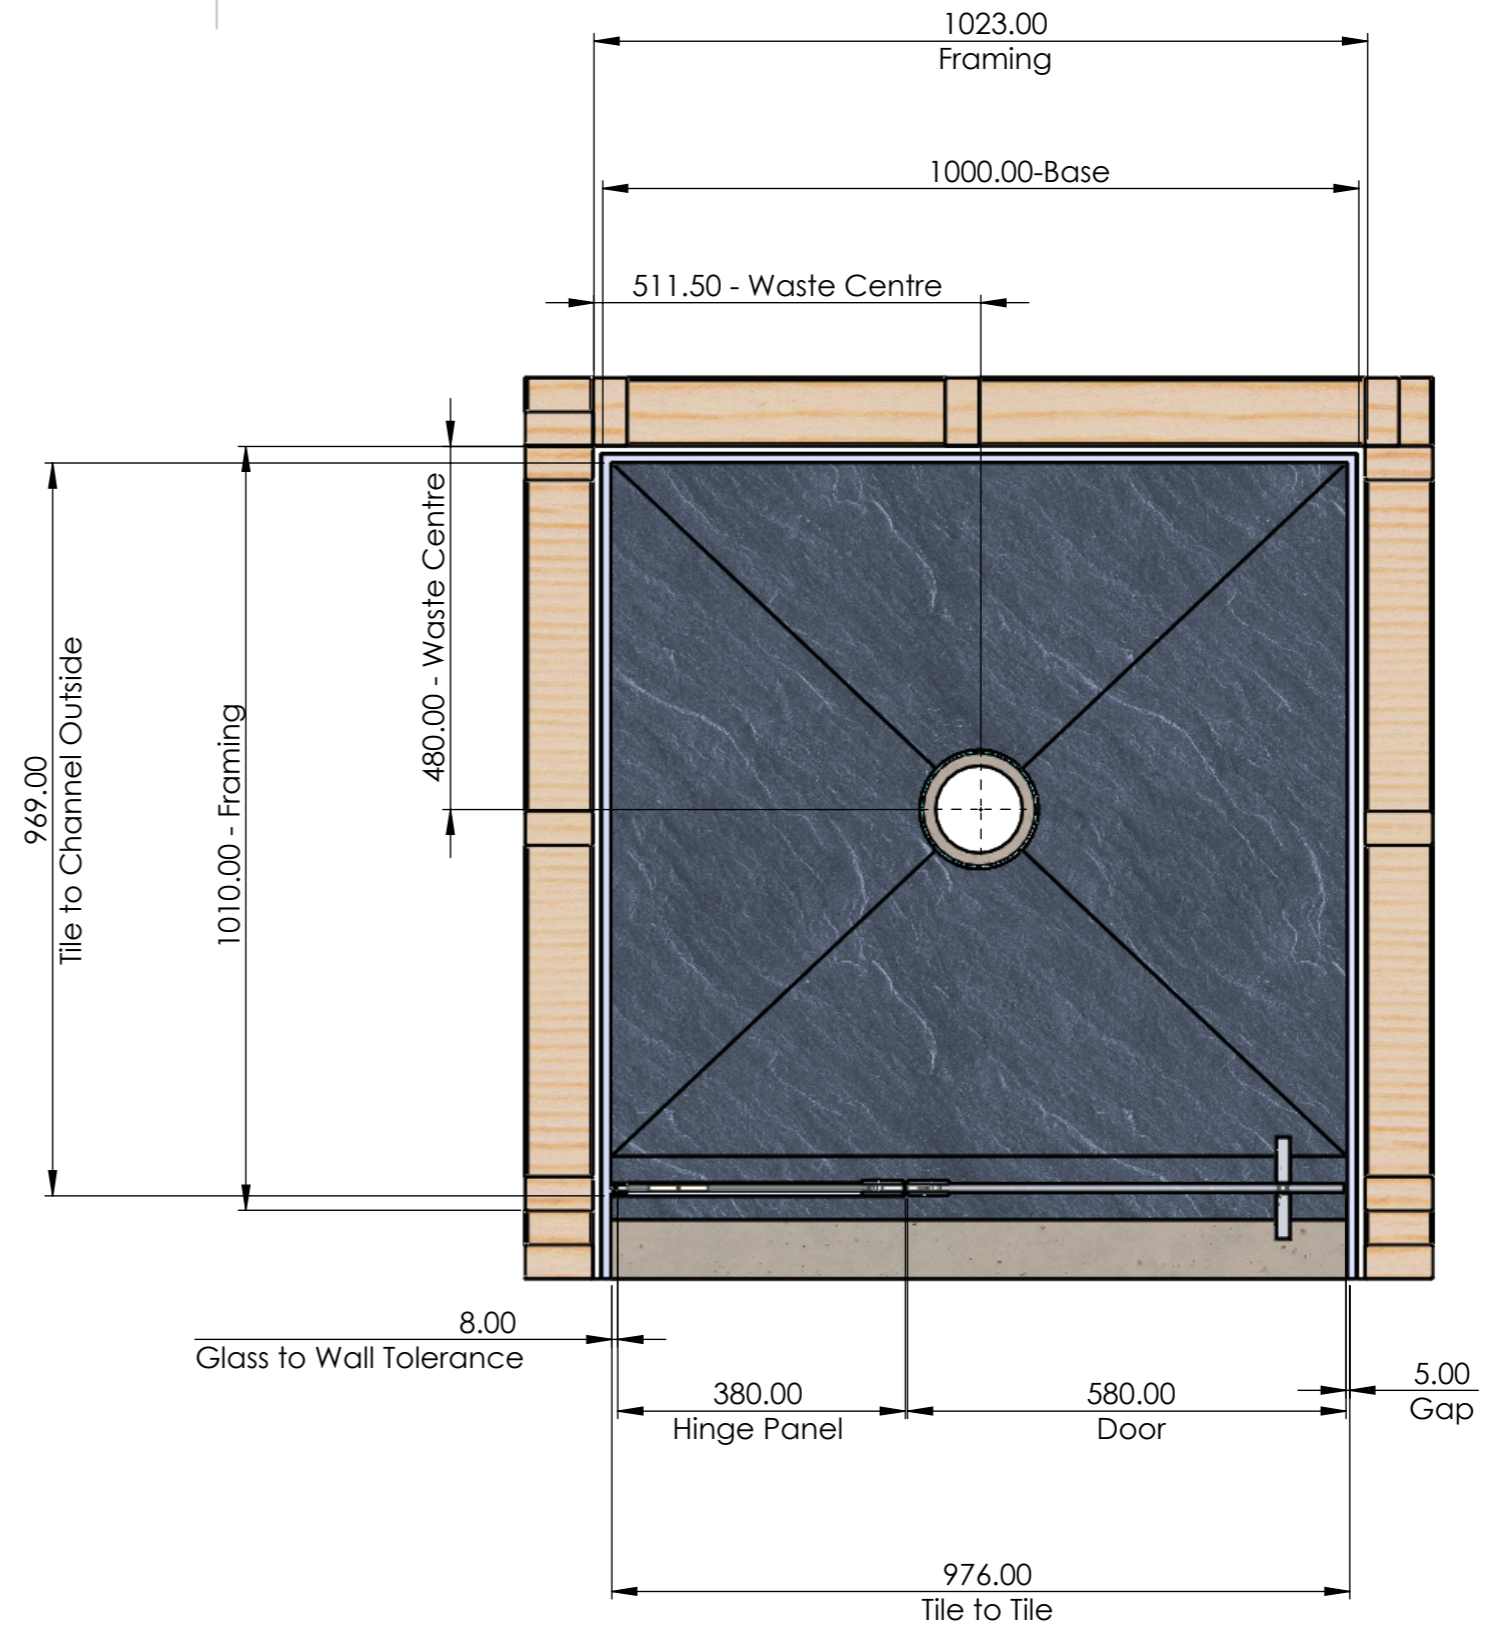

AA1010

S	BOM NAME	QTY	LENGTH	DESCRIPTION
1	AB31010	1		Tile Over Base with hobs 1000x1000 Centre waste alcove
2	580D	1		Shower Door 580W x 1945 with 2 hinge cut outs
3	380PC	1		Hinge Panel 380 x 1950
4	S445	1		S445 Sereno Glazing Channel 18 x 18mm
4.1	S445	1	388	S445 Sereno Glazing Channel 18 x 18mm
5	S445	1	1940.00	WALL CHANNEL
6	S436	1		Glazing Wedge
6.1	S436	1	380	S436 Glazing Wedge
6.2	S436	1	1951	S436 Glazing Wedge
7	STS106	1		Easy Clean Waste - Tile Insert Lid
8	S180	2		Shower Door hinge 180 degree
9	S626	1	580.00	Door to Floor Drip strip seal for 10mm Glass
10	EC2-S	1		18 x 18 End Cap
11	S418	1		Square D Handle